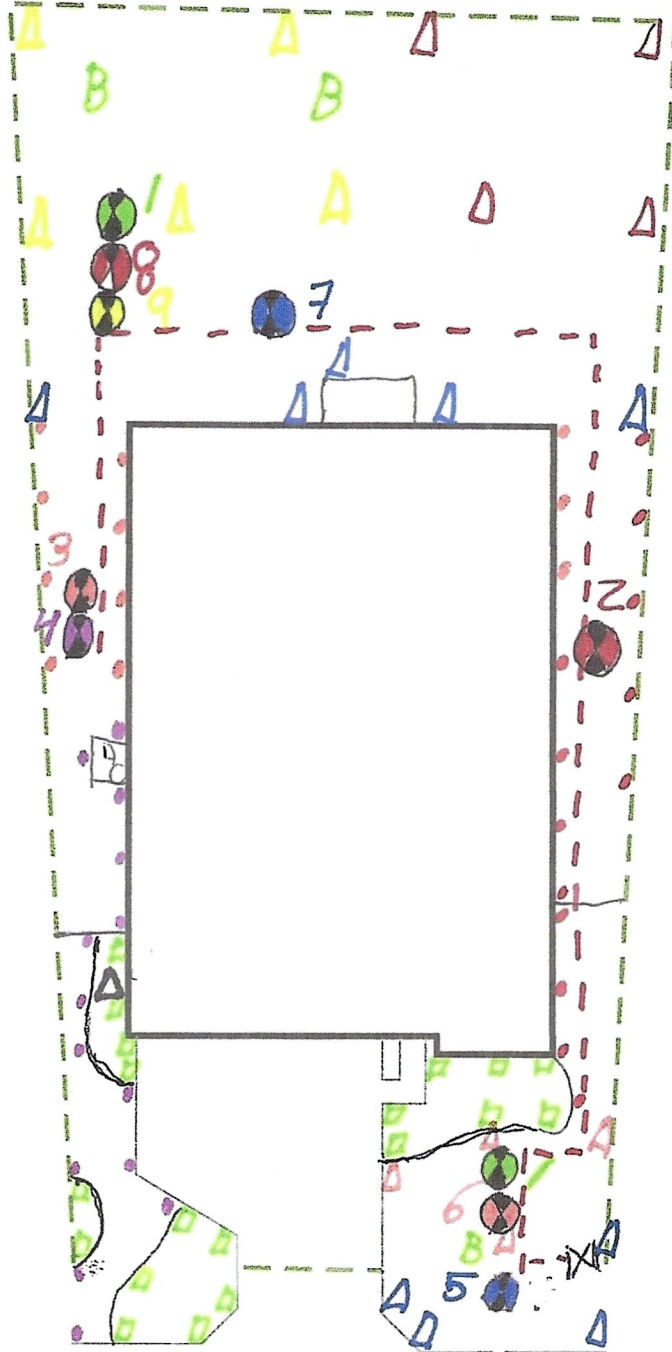

**Recommended Maintenance**

- Backflow – Test Annually
- Filter – Check Annually for debris
- Heads – Run system monthly checking for leaks or broken heads
- Valve Covers – Trim grass to keep exposed
- Controller – Seasonal update programming
- Winter – Run system briefly every 2 weeks if system turned off

**Legend**

- ⊗ Backflow
- △ Controller
- ⊗ Control Valve
- Spray - Shrub
- Spray - Lawn
- ▼ Rotor - Lawn
- B Bubbler
- Drip Tubing
- - - Main Line

**COMPLETION ITEMS PROVIDED**

- The manufacturer's manual for the controller.
- A seasonal watering schedule.
- A list of components that require maintenance and the recommended frequency of maintenance.
- A permanent sticker has been attached to the controller indicating the warranty period for the irrigation system and contact information.
- The corrected or re-drawn design plans indicating the actual installation and components of the system.
- Location and operation of the isolation valve.

**895 PEAR TREE LANE**

This irrigation system has been installed in accordance with all applicable state and local laws, ordinances, rules, regulations or orders. I have tested the system and determined that it has been installed according to the irrigation plan and is properly adjusted for the most efficient application of water at this time.

System Owner / Representative

Date

*[Handwritten Signature]*

10.18.2024

**NOTE: ALL Piping shown is diagrammatic and NOT illustrating actual location.**

SHEET: 1 of 1	SCALE: 1" = 20'	CHECKED BY: STUBBLEFIELD	DRAWN BY: CARTER	JOB NUMBER: 78737PEA95	DATE: 10.18.2024	PROJECT:	SHEET DESCRIPTION:	COMPANY:
						895 PEAR TREE LANE AUSTIN, TX 78737	IRRIGATION PLAN	BEST OF TEXAS LANDSCAPES LIBERTY HILL, TEXAS 78642  (512) 260-1430  www.bestoftexaslandscapes.com