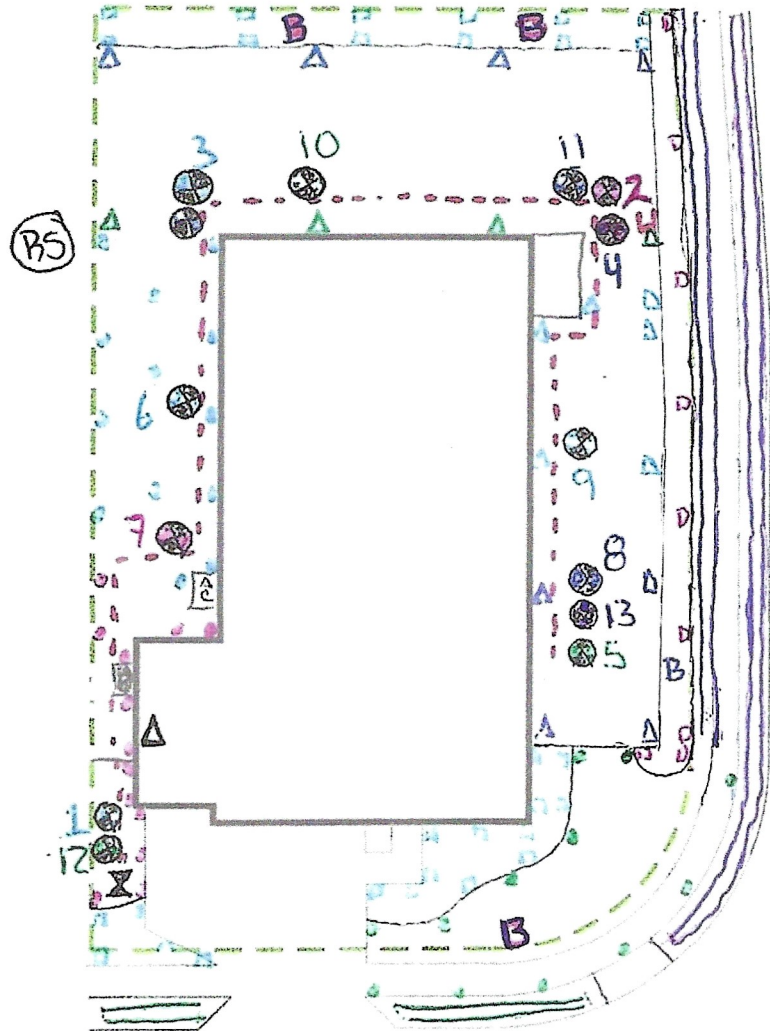

**Legend**

- ⊗ Backflow
- △ Controller
- ⊗ Control Valve
- Spray - Shrub
- Spray - Lawn
- ▽ Rotor - Lawn
- B Bubbler
- Drip Tubing
- Main Line

**COMPLETION ITEMS PROVIDED**

- The manufacturer's manual for the controller.
- A seasonal watering schedule.
- A list of components that require maintenance and the recommended frequency of maintenance.
- A permanent sticker has been attached to the controller indicating the warranty period for the irrigation system and contact information.
- The corrected or re-drawn design plans indicating the actual installation and components of the system
- Location and operation of the isolation valve.

System Owner / Representative

Date

**NOTE: ALL Piping shown is diagrammatic and NOT illustrating actual location.**

SHEET: 1 of 1	SCALE: 1" = 20'	CHECKED BY: STUBBLEFIELD	DRAWN BY: CARTER	JOB NUMBER: 78744PEA8600	DATE: 10.10.2024	PROJECT:	SHEET DESCRIPTION:	COMPANY:
						8600 PEAFOWL STREET AUSTIN, TX 78744	IRRIGATION PLAN	BEST OF TEXAS LANDSCAPES LIBERTY HILL, TEXAS 78642 (512) 260-1430 www.bestoftexaslandscapes.com