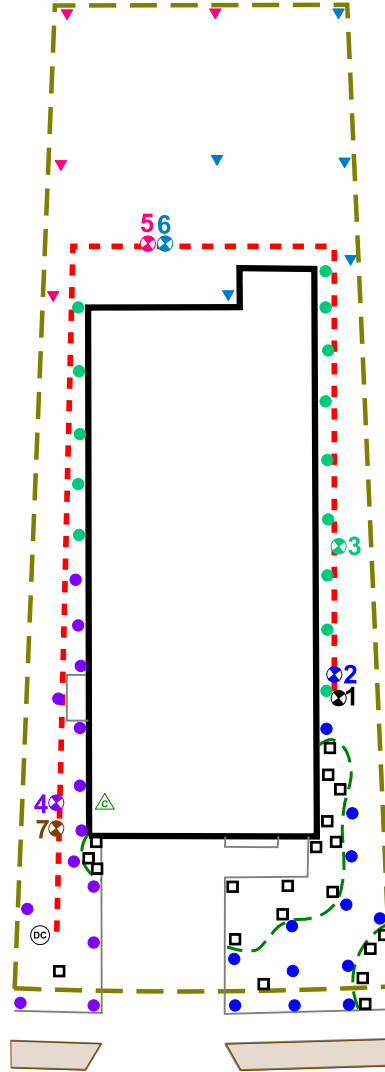

Recommended Run Times (minutes)

- Spray – Shrub 12
- Spray – Lawn 25
- Rotor – Lawn 45
- Drip – Lawn 45

Recommended Monthly Cycles

(Water Days)

- January 3
- February 3
- March 4
- April 4
- May 7
- June 9
- July 11
- August 11
- September 9
- October 6
- November 4
- December 3

Legend

- Ⓢ Backflow
- ⊗ Control Valve
- Spray - Shrub
- Spray - Lawn
- ▼ Rotor - Lawn
- ▭ Drip Tubing
- - - Main Line

COMPLETION ITEMS PROVIDED

- The manufacturer’s manual for the controller.
- A seasonal watering schedule.
- A list of components that require maintenance and the recommended frequency of maintenance.
- A permanent sticker has been attached to the controller indicating the warranty period for the irrigation system and contact information.
- The corrected or re-drawn design plans indicating the actual installation and components of the system.
- Location and operation of the isolation valve.