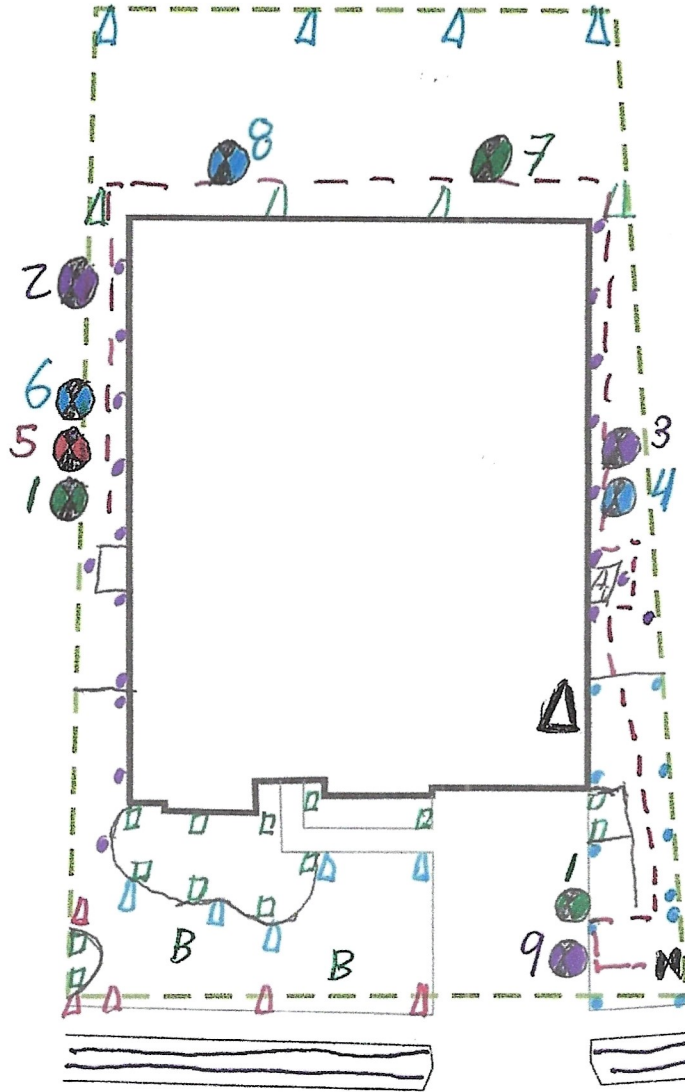

**Legend**

- ⊗ Backflow
- △ Controller
- ⊗ Control Valve
- Spray - Shrub
- Spray - Lawn
- ▽ Rotor - Lawn
- B Bubbler
- Drip Tubing
- - - Main Line

**7709 BECASSEAU DRIVE**

**COMPLETION ITEMS PROVIDED**

- The manufacturer's manual for the controller.
- A seasonal watering schedule.
- A list of components that require maintenance and the recommended frequency of maintenance.
- A permanent sticker has been attached to the controller indicating the warranty period for the irrigation system and contact information.
- The corrected or re-drawn design plans indicating the actual installation and components of the system.
- Location and operation of the isolation valve.

System Owner / Representative

Date

10.4.2024

**NOTE: ALL Piping shown is diagrammatic and NOT illustrating actual location.**

SHEET: 1 of 1	SCALE: 1" = 20'	CHECKED BY: STUBBLEFIELD	DRAWN BY: CARTER	JOB NUMBER: 78798BEC709	DATE: 10.4.2024	REVISIONS:	PROJECT:	SHEET DESCRIPTION:	COMPANY:
						COMPLETION:	7709 BECASSEAU DRIVE AUSTIN, TX 78738	IRRIGATION PLAN	BEST OF TEXAS LANDSCAPES LIBERTY HILL, TEXAS 78642 (512) 260-1430 www.bestoftexaslandscapes.com