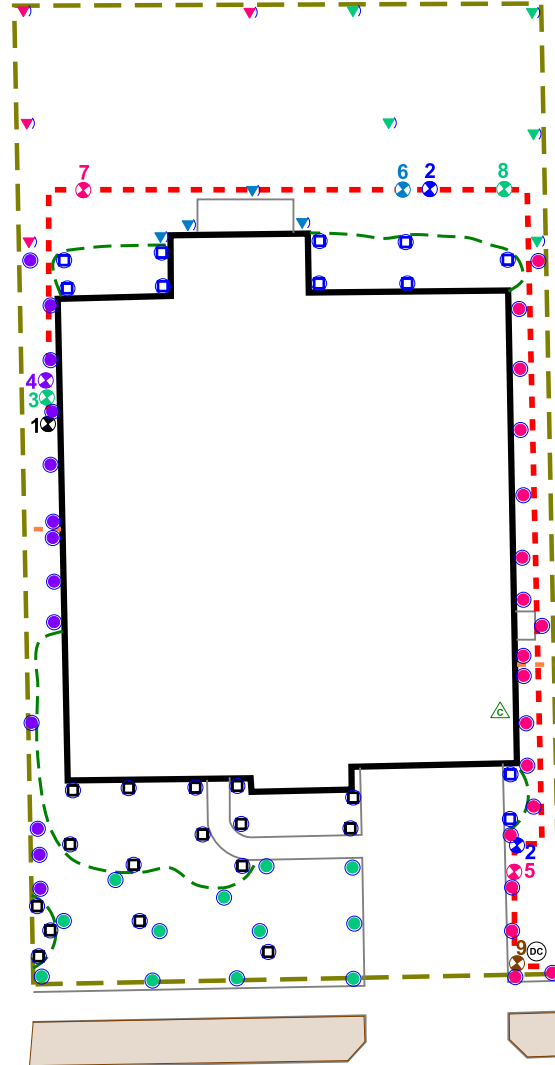

**Recommended Run Times (minutes)**

- Spray – Shrub 12
- Spray – Lawn 25
- Rotor – Lawn 45
- Drip – Lawn 45

**Recommended Monthly Cycles**

(Water Days)

- January 3
- February 3
- March 4
- April 4
- May 7
- June 9
- July 11
- August 11
- September 9
- October 6
- November 4
- December 3

**Legend**

- Ⓢ Backflow
- ⊗ Control Valve
- Spray - Shrub
- Spray - Lawn
- ▼ Rotor - Lawn
- ▭ Drip Tubing
- - - Main Line

**COMPLETION ITEMS PROVIDED**

- The manufacturer’s manual for the controller.
- A seasonal watering schedule.
- A list of components that require maintenance and the recommended frequency of maintenance.
- A permanent sticker has been attached to the controller indicating the warranty period for the irrigation system and contact information.
- The corrected or re-drawn design plans indicating the actual installation and components of the system.
- Location and operation of the isolation valve.

\_\_\_\_\_  
System Owner / Representative

\_\_\_\_\_  
Date

**NOTE: ALL Piping shown is diagrammatic and NOT illustrating actual location.**

SHEET: 1 of 1	SCALE: 1" = 20'	CHECKED BY: STUBBLEFIELD	DRAWN BY: STUBBLEFIELD	JOB NUMBER: 78738BEC7704	DATE: 8.1.2024	REVISIONS: COMPLETION: 10/30/24	PROJECT:	SHEET DESCRIPTION:	COMPANY:
							7704 BECASSEAU DRIVE AUSTIN, TX 78738	IRRIGATION PLAN	BEST OF TEXAS LANDSCAPES LIBERTY HILL, TEXAS 78642  (512) 260-1430  www.bestoftexaslandscapes.com