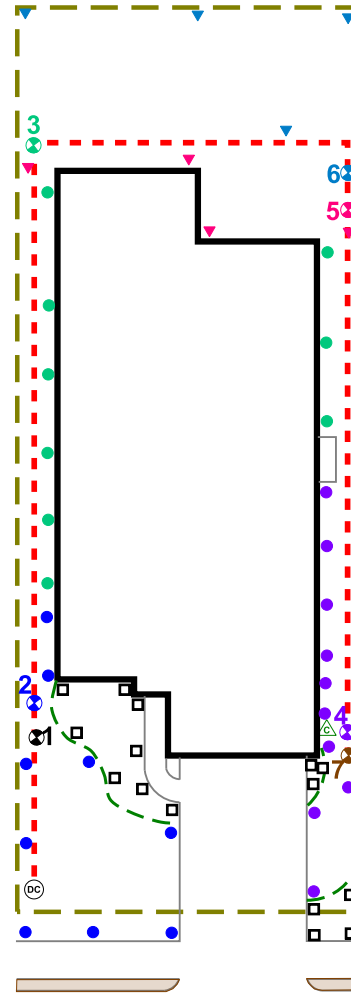

Recommended Run Times (minutes)

- Spray – Shrub 12
- Spray – Lawn 25
- Rotor – Lawn 45
- Drip – Lawn 45

Recommended Monthly Cycles

(Water Days)

- January 3
- February 3
- March 4
- April 4
- May 7
- June 9
- July 11
- August 11
- September 9
- October 6
- November 4
- December 3

Recommended Maintenance

- Backflow – Test Annually
- Filter – Check Annually for debris
- Heads – Run system monthly checking for leaks or broken heads
- Valve Covers – Trim grass to keep exposed
- Controller – Seasonal update programming
- Winter – Run system briefly every 2 weeks if system turned off

Legend

- ⊙ Backflow
- ⊗ Control Valve
- Spray - Shrub
- Spray - Lawn
- ▼ Rotor - Lawn
- Drip Tubing
- - - Main Line

COMPLETION ITEMS PROVIDED

- The manufacturer’s manual for the controller.
- A seasonal watering schedule.
- A list of components that require maintenance and the recommended frequency of maintenance.
- A permanent sticker has been attached to the controller indicating the warranty period for the irrigation system and contact information.
- The corrected or re-drawn design plans indicating the actual installation and components of the system.
- Location and operation of the isolation valve.

System Owner / Representative

Date

NOTE: ALL Piping shown is diagrammatic and NOT illustrating actual location.

SHEET: 1 of 1	SCALE: 1" = 20'	CHECKED BY: STUBBLEFIELD	DRAWN BY: CARTER	DATE: 5.10.2024	JOB NUMBER: 7828TRAZ709	REVISIONS: COMPLETION: 12/06/24	PROJECT: 709 TRADEWINDS WAY GEORGETOWN, TX 78628 LOT 21 BL E PARKSIDE ON THE RIVER	SHEET DESCRIPTION: IRRIGATION PLAN 	COMPANY: BEST OF TEXAS LANDSCAPES LIBERTY HILL, TEXAS 78642 (512) 260-1430 www.bestoftexaslandscapes.com
------------------	--------------------	-----------------------------	---------------------	--------------------	----------------------------	---------------------------------------	---	---	---