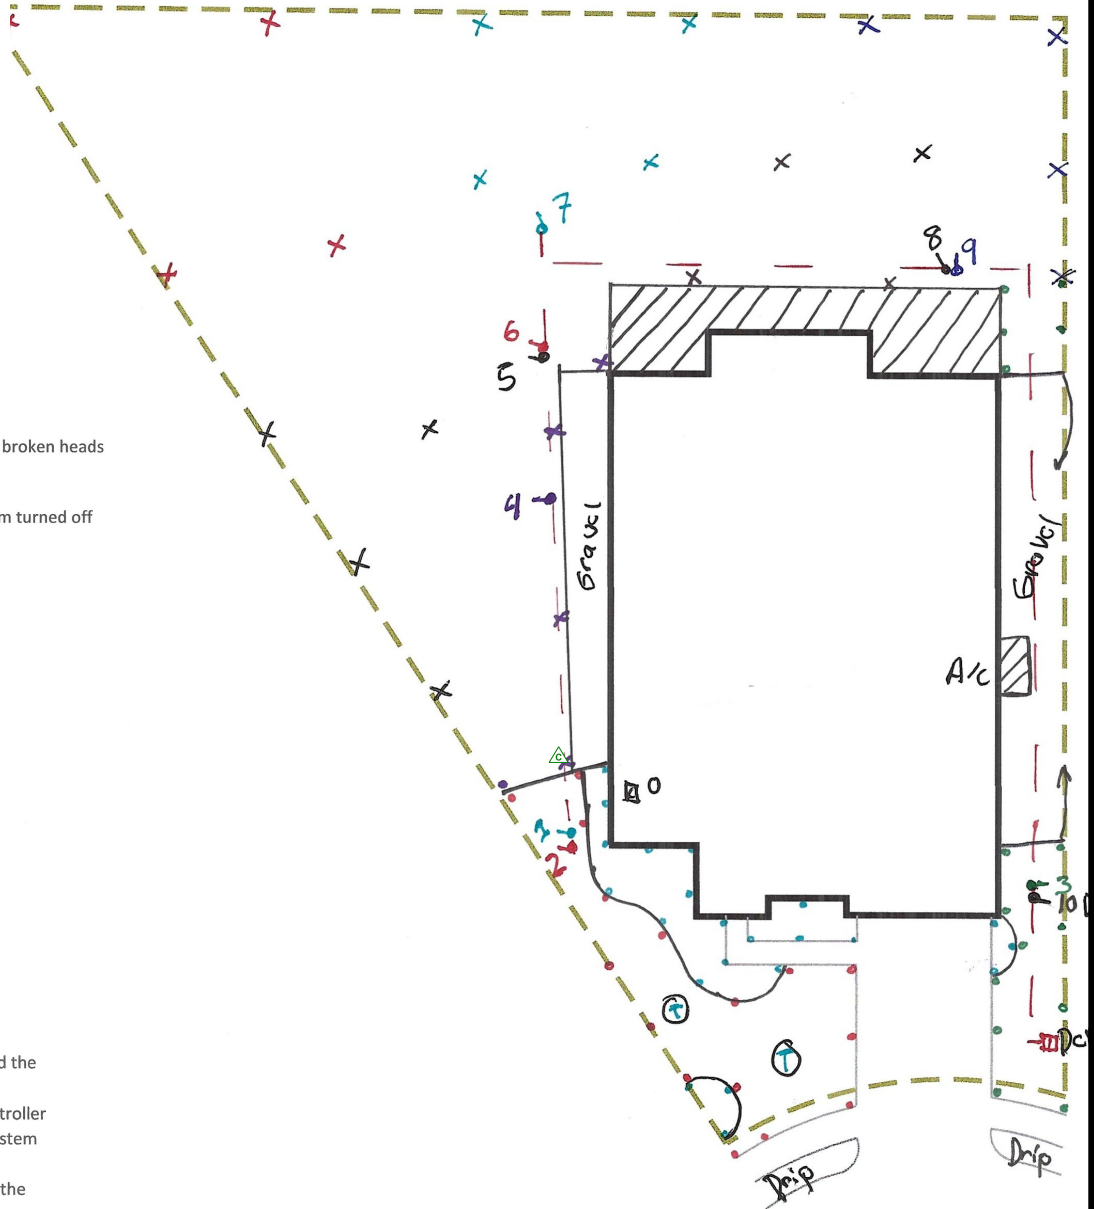

**Legend**

- ⊙ Backflow
- ⊗ Control Valve
- Spray - Shrub
- Spray - Lawn
- ▼ Rotor - Lawn
- Drip Tubing
- - - Main Line

**COMPLETION ITEMS PROVIDED**

- The manufacturer's manual for the controller.
- A seasonal watering schedule.
- A list of components that require maintenance and the recommended frequency of maintenance.
- A permanent sticker has been attached to the controller indicating the warranty period for the irrigation system and contact information.
- The corrected or re-drawn design plans indicating the actual installation and components of the system.
- Location and operation of the isolation valve.

**608 COVEWIND BEND**

This irrigation system has been installed in accordance with all applicable state and local laws, ordinances, rules, regulations or orders. I have tested the system and determined that it has been installed according to the irrigation plan and is properly adjusted for the most efficient application of water at this time.

System Owner / Representative

Date

*[Signature]*

5.8.2024

**NOTE: ALL Piping shown is diagrammatic and NOT illustrating actual location.**

DATE:	5.8.2024
JOB NUMBER:	78641COV608
DRAWN BY:	CARTER
CHECKED BY:	STUBBLEFIELD
SCALE:	1" = 20'
SHEET:	1 of 1