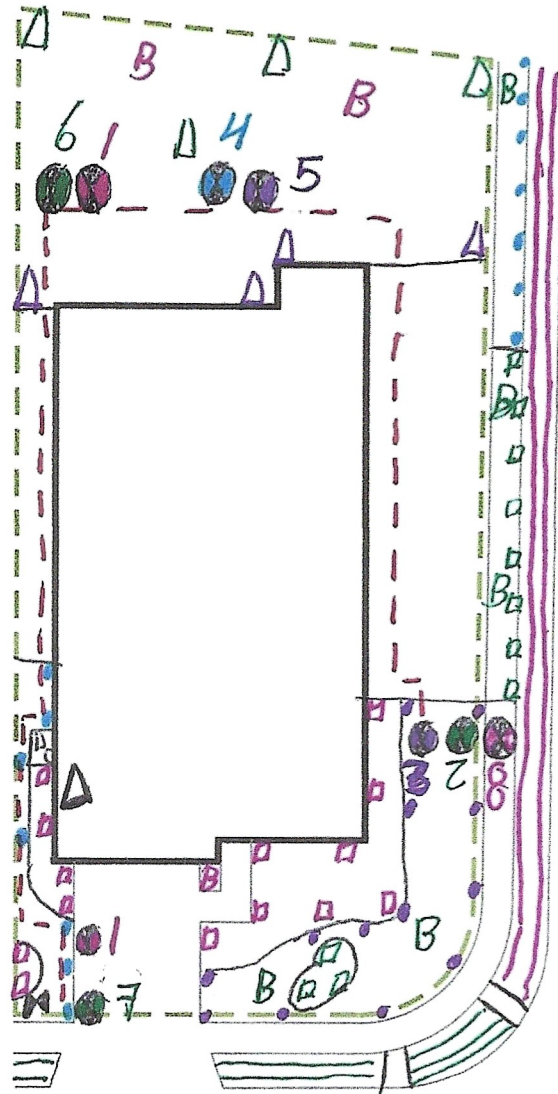

Recommended Run Times (minutes)

- Spray – Shrub 12
- Spray – Lawn 25
- Rotor – Lawn 45
- Drip – Lawn 45

Recommended Monthly Cycles

- (Water Days)
- January 3
 - February 3
 - March 4
 - April 4
 - May 7
 - June 9
 - July 11
 - August 11
 - September 9
 - October 6
 - November 4
 - December 3

Legend

- ⊗ Backflow
- △ Controller
- ⊗ Control Valve
- Spray - Shrub
- Spray - Lawn
- ▽ Rotor - Lawn
- B Bubbler
- Drip Tubing
- - - Main Line

COMPLETION ITEMS PROVIDED

- The manufacturer's manual for the controller.
- A seasonal watering schedule.
- A list of components that require maintenance and the recommended frequency of maintenance.
- A permanent sticker has been attached to the controller indicating the warranty period for the irrigation system and contact information.
- The corrected or re-drawn design plans indicating the actual installation and components of the system.
- Location and operation of the isolation valve.

System Owner / Representative

Date

NOTE: ALL Piping shown is diagrammatic and NOT illustrating actual location.

SHEET: 1 of 1	SCALE: 1" = 20'	CHECKED BY: STUBBLEFIELD	DRAWN BY: CARTER	JOB NUMBER: 78130EMM5704	DATE: 10.2.2024	REVISIONS: COMPLETION:	PROJECT: 5704 EMMETT STREET NEW BRAUNFELS, TX 78130 LOT 1, BLOCK 83 MAYFAIR	SHEET DESCRIPTION: IRRIGATION PLAN 	COMPANY: BEST OF TEXAS LANDSCAPES LIBERTY HILL, TEXAS 78642 (512) 260-1430 www.bestoftexaslandscapes.com
------------------	--------------------	-----------------------------	---------------------	-----------------------------	--------------------	---------------------------	---------------------------------------------------------------------------------------------	-----------------------------------------------	------------------------------------------------------------------------------------------------------------------------------