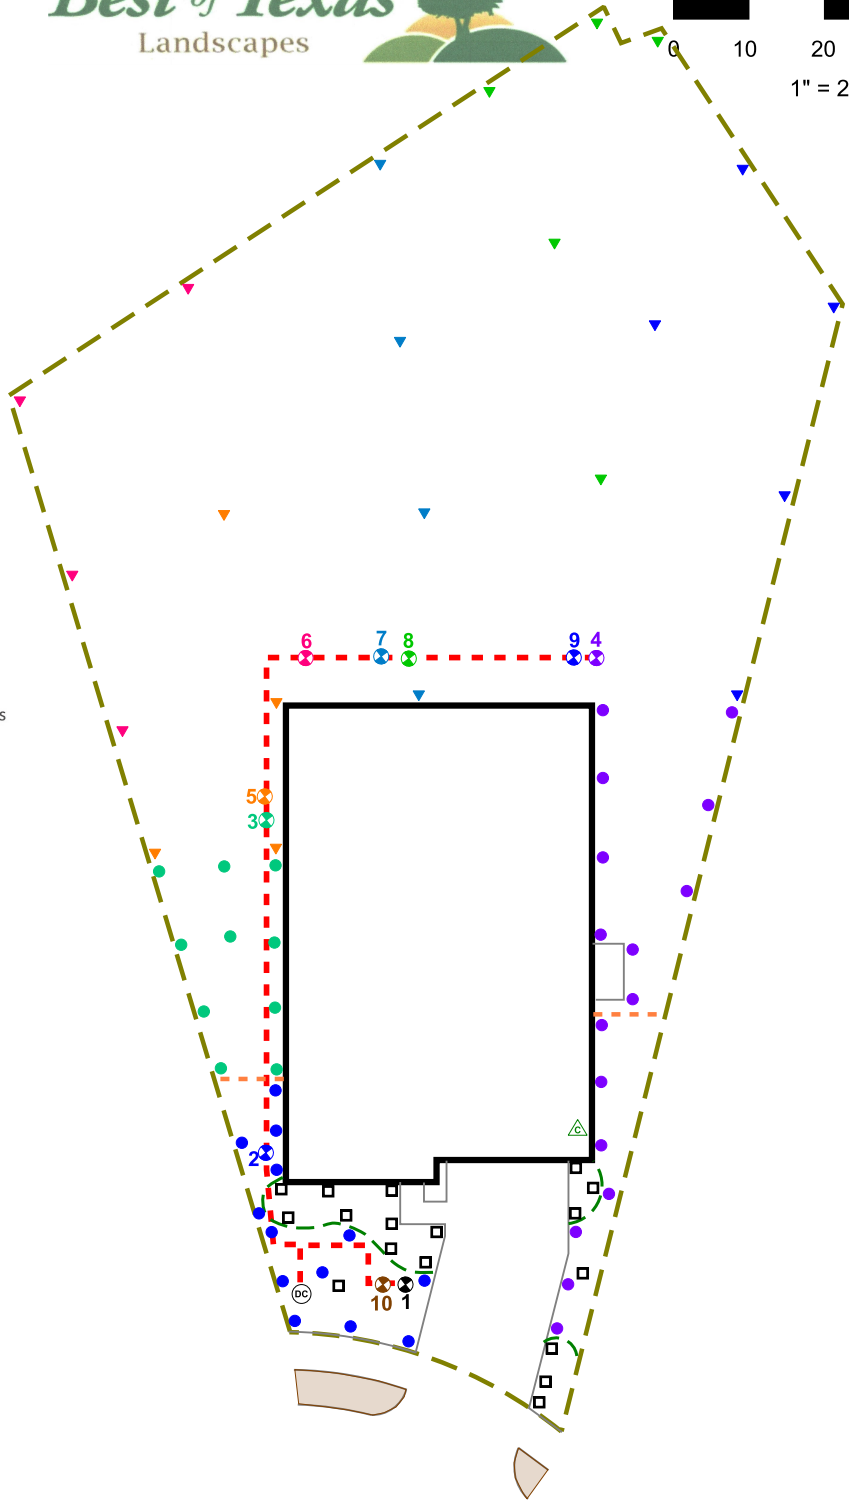

Recommended Run Times (minutes)

- Spray – Shrub 12
- Spray – Lawn 25
- Rotor – Lawn 45
- Drip – Lawn 45

Recommended Monthly Cycles

(Water Days)

- January 3
- February 3
- March 4
- April 4
- May 7
- June 9
- July 11
- August 11
- September 9
- October 6
- November 4
- December 3

Legend

- ⊙ Backflow
- ⊗ Control Valve
- Spray - Shrub
- Spray - Lawn
- ▼ Rotor - Lawn
- Drip Tubing
- - - Main Line

COMPLETION ITEMS PROVIDED

- The manufacturer’s manual for the controller.
- A seasonal watering schedule.
- A list of components that require maintenance and the recommended frequency of maintenance.
- A permanent sticker has been attached to the controller indicating the warranty period for the irrigation system and contact information.
- The corrected or re-drawn design plans indicating the actual installation and components of the system.
- Location and operation of the isolation valve.

System Owner / Representative

Date

A

8.15.2024

NOTE: ALL Piping shown is diagrammatic and NOT illustrating actual location.

REVISIONS:	COMPLETION:	10/16/24
DATE:	JOB NUMBER:	DRAWN BY:
8-15-2024	780298SEAS604	STUBBLEFIELD
CHECKED BY:	STUBBLEFIELD	
SCALE:	SHEET:	
1" = 20'	1 of 1	

PROJECT:
5604 SEAN PAUL LANE GEORGETOWN, TX 78628
LOT 22 BLOCK B PARKSIDE PENINSULA

SHEET DESCRIPTION:
IRRIGATION PLAN

COMPANY:
BEST OF TEXAS LANDSCAPES LIBERTY HILL, TEXAS 78642
(512) 260-1430
www.bestoftexaslandscapes.com