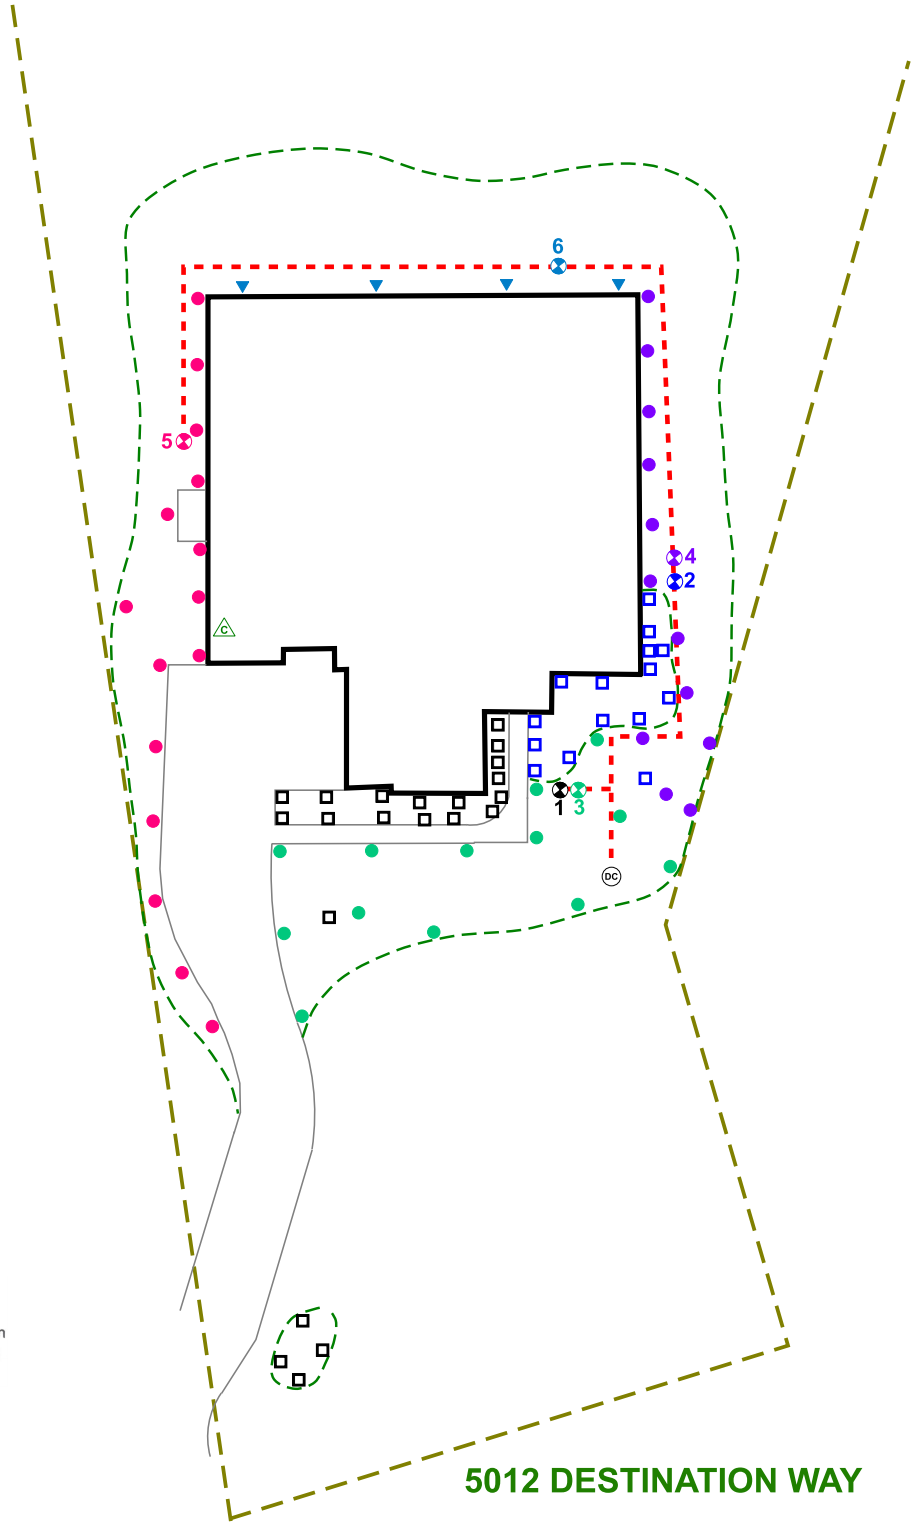

Recommended Maintenance

- Backflow – Test Annually
- Filter – Check Annually for debris
- Heads – Run system monthly checking for leaks or broken heads
- Valve Covers – Trim grass to keep exposed
- Controller – Seasonal update programming
- Winter – Run system briefly every 2 weeks if system turned off

Legend

- ⊙ Backflow
- ⊗ Control Valve
- Spray - Shrub
- Spray - Lawn
- ▼ Rotor - Lawn
- ▭ Drip Tubing
- - - Main Line

COMPLETION ITEMS PROVIDED

- The manufacturer's manual for the controller.
- A seasonal watering schedule.
- A list of components that require maintenance and the recommended frequency of maintenance.
- A permanent sticker has been attached to the controller indicating the warranty period for the irrigation system and contact information.
- The corrected or re-drawn design plans indicating the actual installation and components of the system.
- Location and operation of the isolation valve.

5012 DESTINATION WAY

5.13.2024

NOTE: ALL Piping shown is diagrammatic and NOT illustrating actual location.

SHEET: 1 of 1	SCALE: 1" = 20'	DRAWN BY: CARTER	JOB NUMBER: 78645DESS012	DATE: 5.13.2024	REVISIONS: COMPLETION: 12/02/24	PROJECT:	SHEET DESCRIPTION:	COMPANY:
						5012 DESTINATION WAY JONESTOWN, TX 78645	IRRIGATION PLAN	BEST OF TEXAS LANDSCAPES LIBERTY HILL, TEXAS 78642 (512) 260-1430 www.bestoftexaslandscapes.com