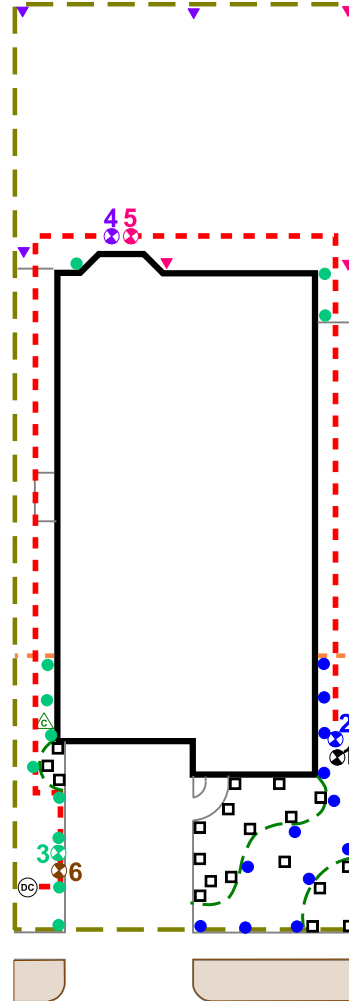

**Recommended Run Times (minutes)**

- Spray – Shrub 12
- Spray – Lawn 25
- Rotor – Lawn 45
- Drip – Lawn 45

**Recommended Monthly Cycles**

(Water Days)

- January 3
- February 3
- March 4
- April 4
- May 7
- June 9
- July 11
- August 11
- September 9
- October 6
- November 4
- December 3

**Legend**

- ⊕ Backflow
- ⊗ Control Valve
- Spray - Shrub
- Spray - Lawn
- ▼ Rotor - Lawn
- ▭ Drip Tubing
- - - Main Line

**COMPLETION ITEMS PROVIDED**

- The manufacturer’s manual for the controller.
- A seasonal watering schedule.
- A list of components that require maintenance and the recommended frequency of maintenance.
- A permanent sticker has been attached to the controller indicating the warranty period for the irrigation system and contact information.
- The corrected or re-drawn design plans indicating the actual installation and components of the system.
- Location and operation of the isolation valve.

\_\_\_\_\_  
System Owner / Representative

\_\_\_\_\_  
Date

**NOTE: ALL Piping shown is diagrammatic and NOT illustrating actual location.**

SHEET: 1 of 1	SCALE: 1" = 20'	CHECKED BY: STUBBLEFIELD	DRAWN BY: CARTER	JOB NUMBER: 78641LEE425	DATE: 5.15.2024	REVISIONS: COMPLETION: 12/11/24	PROJECT:	SHEET DESCRIPTION:	COMPANY:
							425 LEEWARD PASS LEANDER, TX 78641	IRRIGATION PLAN	BEST OF TEXAS LANDSCAPES LIBERTY HILL, TEXAS 78642  (512) 260-1430  www.bestoftexaslandscapes.com