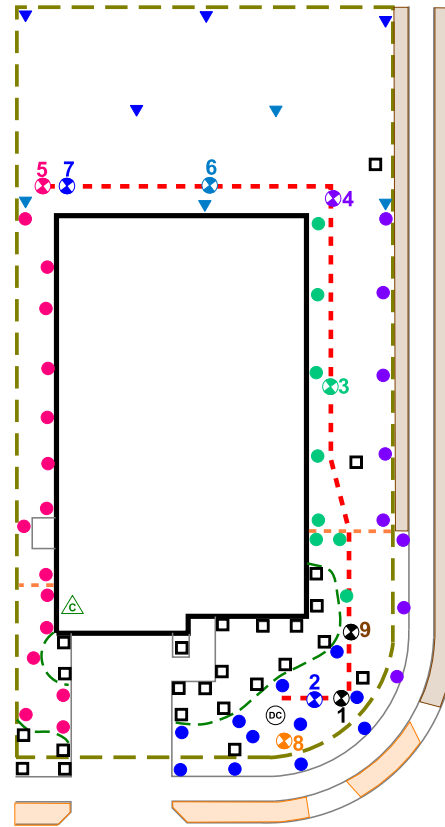

- January 3
- February 3
- March 4
- April 4
- May 7
- June 9
- July 11
- August 11
- September 9
- October 6
- November 4
- December 3

**Recommended Maintenance**

- Backflow – Test Annually
- Filter – Check Annually for debris
- Heads – Run system monthly checking for leaks or broken heads
- Valve Covers – Trim grass to keep exposed
- Controller – Seasonal update programming
- Winter – Run system briefly every 2 weeks if system turned off

**Legend**

- ⊙ Backflow
- ⊗ Control Valve
- Spray - Shrub
- Spray - Lawn
- ▼ Rotor - Lawn
- Drip Tubing
- - - Main Line

**COMPLETION ITEMS PROVIDED**

- The manufacturer’s manual for the controller.
- A seasonal watering schedule.
- A list of components that require maintenance and the recommended frequency of maintenance.
- A permanent sticker has been attached to the controller indicating the warranty period for the irrigation system and contact information.
- The corrected or re-drawn design plans indicating the actual installation and components of the system.
- Location and operation of the isolation valve.

6.13.2024

NOTE: ALL Piping shown is diagrammatic and NOT illustrating actual location.

SHEET: 1 of 1	SCALE: 1" = 20'	DRAWN BY: CARTER	CHECKED BY: STUBBLEFIELD	DATE: 6.13.2024	JOB NUMBER: 78640BIS423	REVISIONS: COMPLETION: 12/08/24	PROJECT:	SHEET DESCRIPTION:	COMPANY:
							423 BISCAYNE BAY BEND KYLE, TX 78640	IRRIGATION PLAN	BEST OF TEXAS LANDSCAPES LIBERTY HILL, TEXAS 78642  (512) 260-1430  www.bestoftexaslandscapes.com