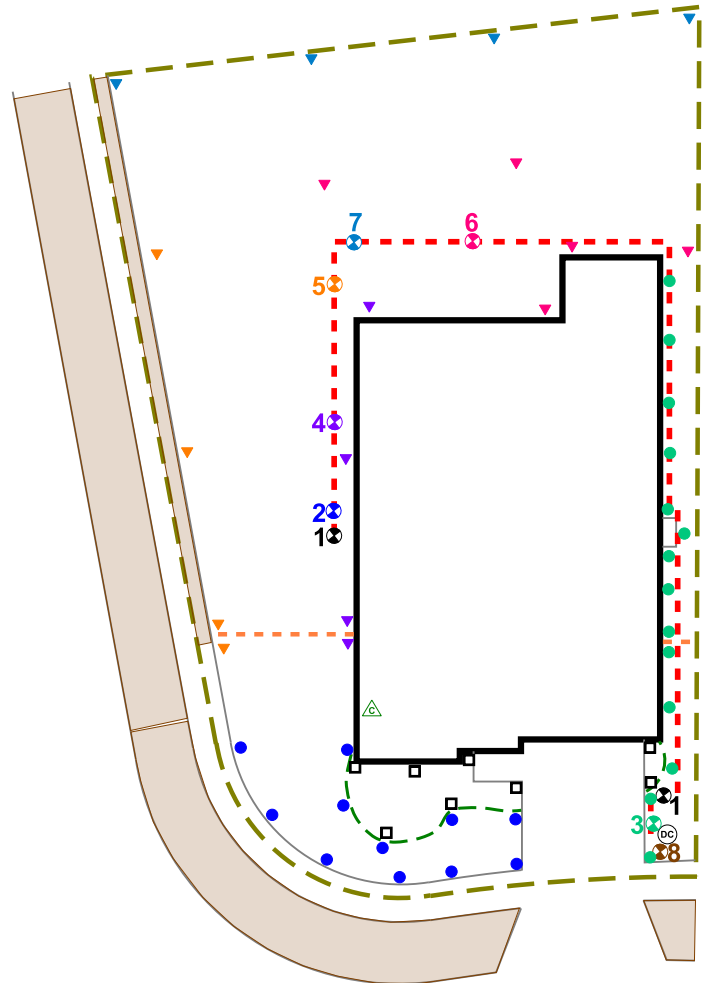

Legend

- ⊙ Backflow
- ⊗ Control Valve
- Spray - Shrub
- Spray - Lawn
- ▼ Rotor - Lawn
- Drip Tubing
- - - Main Line

COMPLETION ITEMS PROVIDED

- The manufacturer’s manual for the controller.
- A seasonal watering schedule.
- A list of components that require maintenance and the recommended frequency of maintenance.
- A permanent sticker has been attached to the controller indicating the warranty period for the irrigation system and contact information.
- The corrected or re-drawn design plans indicating the actual installation and components of the system.
- Location and operation of the isolation valve.

System Owner / Representative

Date

NOTE: ALL Piping shown is diagrammatic and NOT illustrating actual location.

SHEET: 1 of 1	SCALE: 1" = 20'	CHECKED BY: STUBBLEFIELD	DRAWN BY: CARTER	JOB NUMBER: 7834DOO412	DATE: 6-27-2024	REVISIONS: COMPLETION: 12/02/24	PROJECT: 412 DOODLE LANE HUTTO, TX 78634	SHEET DESCRIPTION: IRRIGATION PLAN	COMPANY: BEST OF TEXAS LANDSCAPES LIBERTY HILL, TEXAS 78642 (512) 260-1430 www.bestoftexaslandscapes.com
							LOT 7 BLOCK BB EMORY CROSSING		