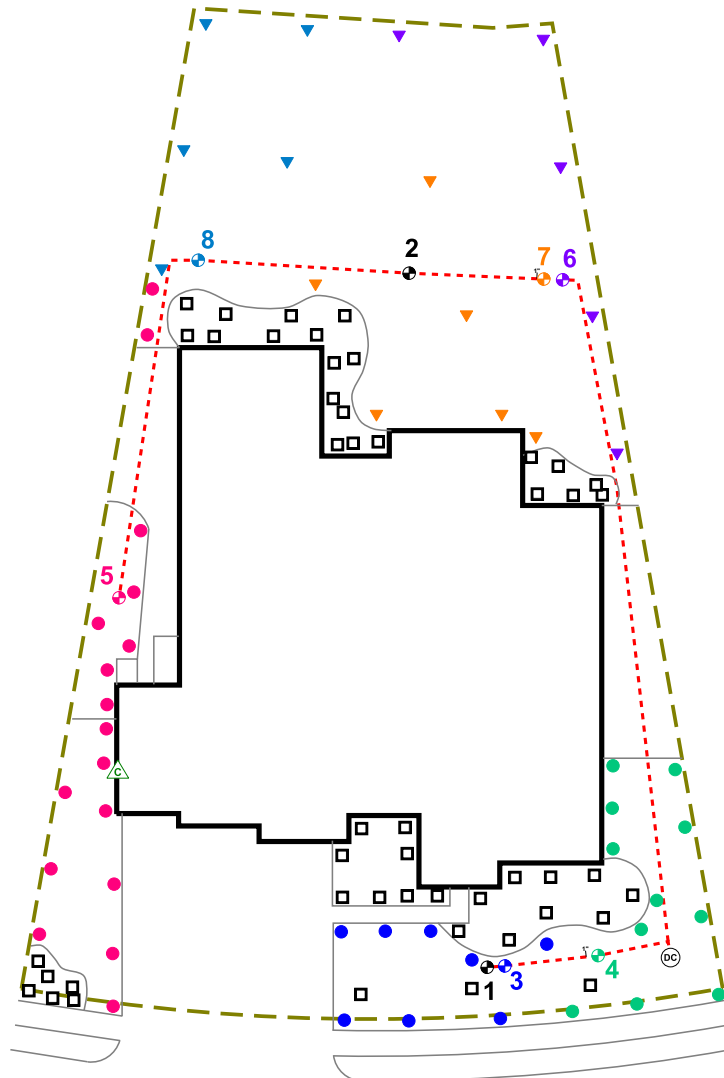

Legend

- ⊙ Backflow
- ⊗ Control Valve
- Spray - Shrub
- Spray - Lawn
- ▼ Rotor - Lawn
- ▭ Drip Tubing
- - - Main Line

COMPLETION ITEMS PROVIDED

- The manufacturer's manual for the controller.
- A seasonal watering schedule.
- A list of components that require maintenance and the recommended frequency of maintenance.
- A permanent sticker has been attached to the controller indicating the warranty period for the irrigation system and contact information.
- The corrected or re-drawn design plans indicating the actual installation and components of the system.
- Location and operation of the isolation valve.

5.20.2024

NOTE: ALL Piping shown is diagrammatic and NOT illustrating actual location.

<p>SHEET: 1 of 1</p> <p>SCALE: 1" = 20'</p> <p>CHECKED BY: STUBBLEFIELD</p> <p>DRAWN BY: CARTER</p> <p>JOB NUMBER: 78641TSW3317</p> <p>DATE: 5.20.2024</p> <p>REVISIONS: COMPLETION: 09/10/24</p>	<p>PROJECT:</p> <p>3317 TSWANA DRIVE LEANDER, TX 78641</p> <p>LOT 11 BLOCK Q BLUFFVIEW</p>	<p>SHEET DESCRIPTION:</p> <p>IRRIGATION PLAN</p> 	<p>COMPANY:</p> <p>BEST OF TEXAS LANDSCAPES LIBERTY HILL, TEXAS 78642</p> <p>(512) 260-1430</p> <p>www.bestoftexaslandscapes.com</p>
--	---	---	---