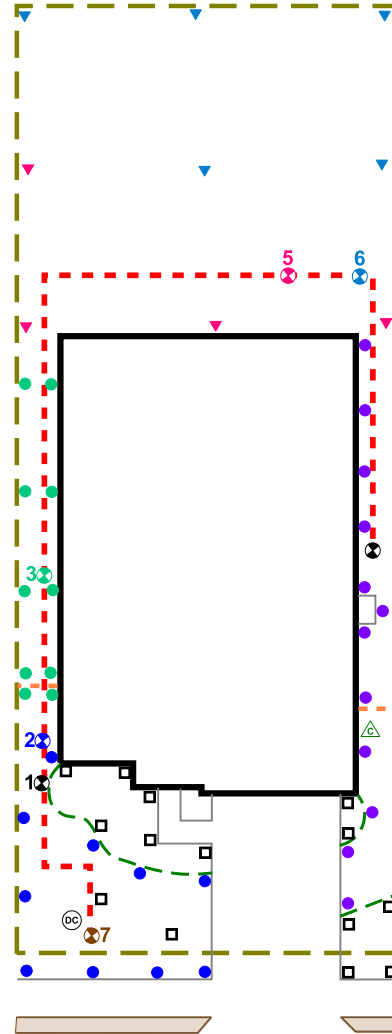

Recommended Run Times (minutes)

- Spray – Shrub 12
- Spray – Lawn 25
- Rotor – Lawn 45
- Drip – Lawn 45

Recommended Monthly Cycles

- (Water Days)
- January 3
 - February 3
 - March 4
 - April 4
 - May 7
 - June 9
 - July 11
 - August 11
 - September 9
 - October 6
 - November 4
 - December 3

Legend

- ⊙ Backflow
- ⊗ Control Valve
- Spray - Shrub
- Spray - Lawn
- ▼ Rotor - Lawn
- ▭ Drip Tubing
- - - Main Line

COMPLETION ITEMS PROVIDED

- The manufacturer’s manual for the controller.
- A seasonal watering schedule.
- A list of components that require maintenance and the recommended frequency of maintenance.
- A permanent sticker has been attached to the controller indicating the warranty period for the irrigation system and contact information.
- The corrected or re-drawn design plans indicating the actual installation and components of the system.
- Location and operation of the isolation valve.