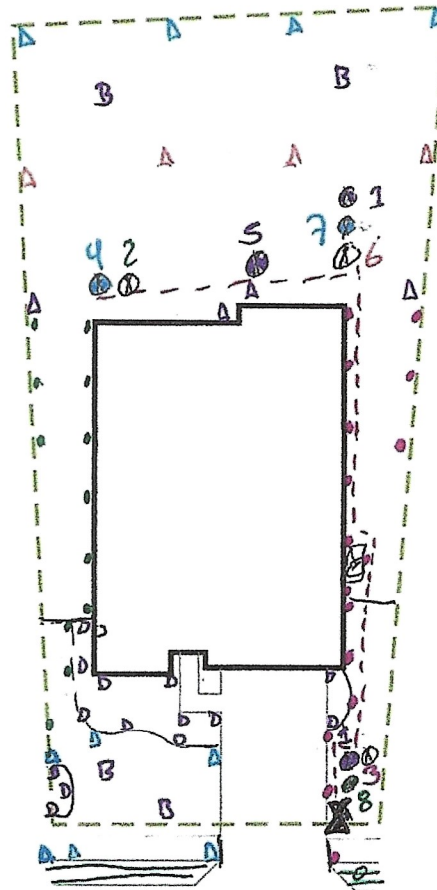

Recommended Maintenance

- Backflow – Test Annually
- Filter – Check Annually for debris
- Heads – Run system monthly checking for leaks or broken heads
- Valve Covers – Trim grass to keep exposed
- Controller – Seasonal update programming
- Winter – Run system briefly every 2 weeks if system turned off

Legend

- ⊗ Backflow
- ▲ Controller
- ⊗ Control Valve
- Spray - Shrub
- Spray - Lawn
- ▼ Rotor - Lawn
- B Bubbler
- Drip Tubing
- - - Main Line

COMPLETION ITEMS PROVIDED

- The manufacturer's manual for the controller.
- A seasonal watering schedule.
- A list of components that require maintenance and the recommended frequency of maintenance.
- A permanent sticker has been attached to the controller indicating the warranty period for the irrigation system and contact information.
- The corrected or re-drawn design plans indicating the actual installation and components of the system.
- Location and operation of the isolation valve.

315 JACKSON RIVER LOOP

This irrigation system has been installed in accordance with all applicable state and local laws, ordinances, rules, regulations or orders. I have tested the system and determined that it has been installed according to the irrigation plan and is properly adjusted for the most efficient application of water at this time.

10.4.2024

NOTE: ALL Piping shown is diagrammatic and NOT illustrating actual location.

<p>SHEET: 1 of 1</p> <p>SCALE: 1" = 20'</p> <p>CHECKED BY: STUBBLEFIELD</p> <p>DRAWN BY: CARTER</p> <p>JOB NUMBER: 78640JAC315</p> <p>DATE: 10.4.2024</p> <p>REVISIONS: COMPLETION:</p>	<p>PROJECT:</p> <p>315 JACKSON RIVER LOOP KYLE, TX 78640</p> <p>LOT 18 BLOCK F 6 CREEKS</p>	<p>SHEET DESCRIPTION:</p> <p>IRRIGATION PLAN</p> <div style="text-align: center;">  </div>	<p>COMPANY:</p> <p>BEST OF TEXAS LANDSCAPES LIBERTY HILL, TEXAS 78642</p> <p>(512) 260-1430</p> <p>www.bestoftexaslandscapes.com</p>
---	---	---	--