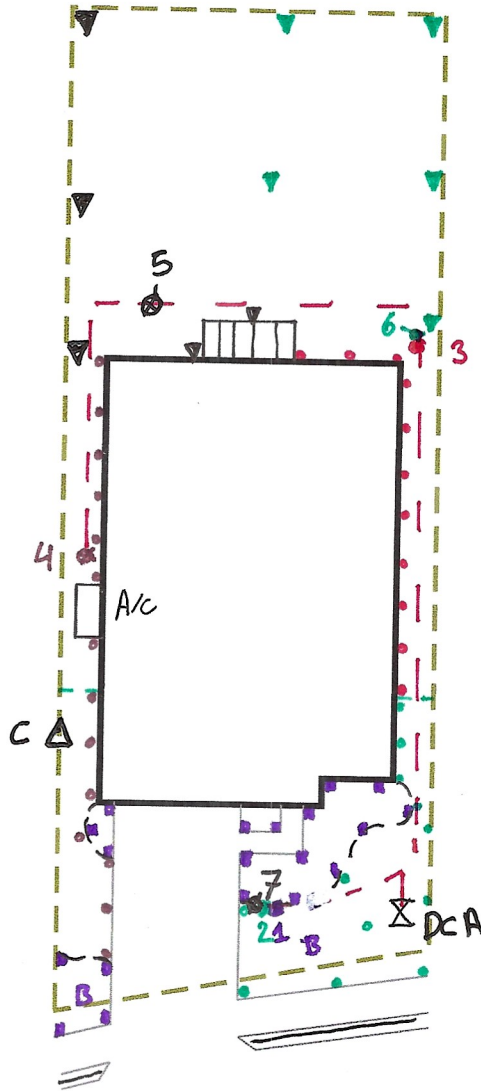

Recommended Maintenance

- Backflow – Test Annually
- Filter – Check Annually for debris
- Heads – Run system monthly checking for leaks or broken heads
- Valve Covers – Trim grass to keep exposed
- Controller – Seasonal update programming
- Winter – Run system briefly every 2 weeks if system turned off

Legend

- ⊗ Backflow
- △ Controller
- ⊗ Control Valve
- ⊗ Spray - Shrub
- Spray - Lawn
- ▼ Rotor - Lawn
- B Bubbler
- Drip Tubing
- - - Main Line

COMPLETION ITEMS PROVIDED

- The manufacturer's manual for the controller.
- A seasonal watering schedule.
- A list of components that require maintenance and the recommended frequency of maintenance.
- A permanent sticker has been attached to the controller indicating the warranty period for the irrigation system and contact information.
- The corrected or re-drawn design plans indicating the actual installation and components of the system.
- Location and operation of the isolation valve.

System Owner / Representative Date

NOTE: ALL Piping shown is diagrammatic and NOT illustrating actual location.

SHEET: 1 of 1	SCALE: 1" = 20'	CHECKED BY: STUBBLEFIELD	DRAWN BY: CARTER	JOB NUMBER: 786287ERR309	DATE: 10.14.2024	REVISIONS: COMPLETION:	PROJECT: 309 TERRENE TRAIL GEORGETOWN, TX 78642 LOT 56 BLOCK L PARKSIDE ON THE RIVER	SHEET DESCRIPTION: IRRIGATION PLAN 	COMPANY: BEST OF TEXAS LANDSCAPES LIBERTY HILL, TEXAS 78642 (512) 260-1430 www.bestoftexaslandscapes.com
------------------	--------------------	-----------------------------	---------------------	-----------------------------	---------------------	---------------------------	---	---	---