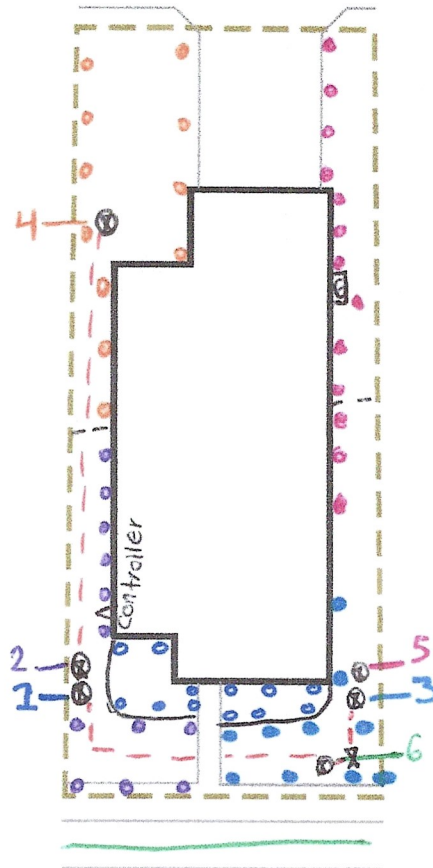

Recommended Maintenance

- Backflow – Test Annually
- Filter – Check Annually for debris
- Heads – Run system monthly checking for leaks or broken heads
- Valve Covers – Trim grass to keep exposed
- Controller – Seasonal update programming
- Winter – Run system briefly every 2 weeks if system turned off

Legend

- ⊗ Backflow
- ▲ Controller
- ⊕ Control Valve
- Spray - Shrub
- Spray - Lawn
- ▼ Rotor - Lawn
- ⊞ Bubbler
- Drip Tubing
- - - Main Line

COMPLETION ITEMS PROVIDED

- The manufacturer’s manual for the controller.
- A seasonal watering schedule.
- A list of components that require maintenance and the recommended frequency of maintenance.
- A permanent sticker has been attached to the controller indicating the warranty period for the irrigation system and contact information.
- The corrected or re-drawn design plans indicating the actual installation and components of the system.
- Location and operation of the isolation valve.

3000 VANDERSICLE ROAD

[Handwritten Signature]

10.16.2024

This irrigation system has been installed in accordance with all applicable state and local laws, ordinances, rules, regulations or orders. I have tested the system and determined that it has been installed according to the irrigation plan and is properly adjusted for the most efficient application of water at this time.

System Owner / Representative

Date

NOTE: ALL Piping shown is diagrammatic and NOT illustrating actual location.

SHEET: 1 of 1	SCALE: 1" = 20'	CHECKED BY: STUBBLEFIELD	DRAWN BY: CARTER	JOB NUMBER: 78634 VANS3000	DATE: 10.16.2024	REVISIONS:	PROJECT:	SHEET DESCRIPTION:	COMPANY:
						COMPLETION:	3000 VANDERSICLE ROAD HUTTO, TX 78834	IRRIGATION PLAN	BEST OF TEXAS LANDSCAPES LIBERTY HILL, TEXAS 78642 (512) 260-1430 www.bestoftexaslandscapes.com