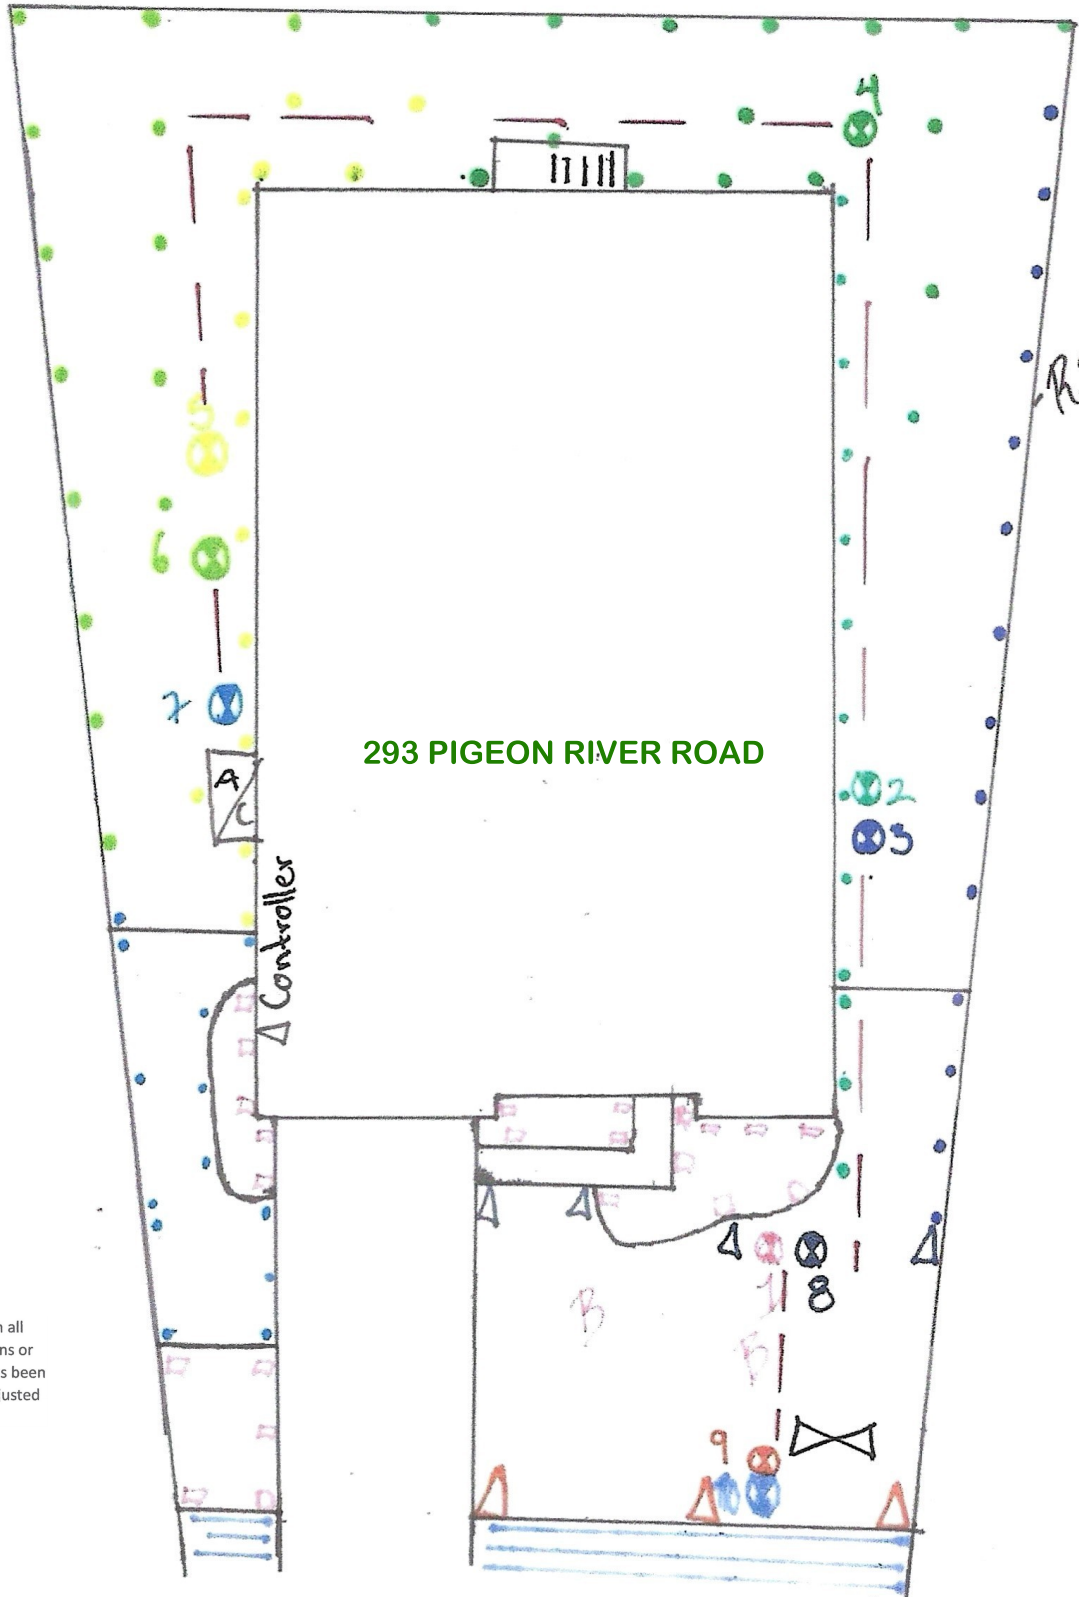

Recommended Maintenance

- Backflow – Test Annually
- Filter – Check Annually for debris
- Heads – Run system monthly checking for leaks or broken heads
- Valve Covers – Trim grass to keep exposed
- Controller – Seasonal update programming
- Winter – Run system briefly every 2 weeks if system turned off

Legend

- ⊗ Backflow
- △ Controller
- ⊙ Control Valve
- Spray - Shrub
- Spray - Lawn
- ▼ Rotor - Lawn
- B Bubblers
- Drip Tubing
- - - Main Line

COMPLETION ITEMS PROVIDED

- The manufacturer's manual for the controller.
- A seasonal watering schedule.
- A list of components that require maintenance and the recommended frequency of maintenance.
- A permanent sticker has been attached to the controller indicating the warranty period for the irrigation system and contact information.
- The corrected or re-drawn design plans indicating the actual installation and components of the system.
- Location and operation of the isolation valve.

This irrigation system has been installed in accordance with all applicable state and local laws, ordinances, rules, regulations or orders. I have tested the system and determined that it has been installed according to the irrigation plan and is properly adjusted for the most efficient application of water at this time.

11.19.2024

NOTE: ALL Piping shown is diagrammatic and NOT illustrating actual location.

SHEET: 1 of 1 SCALE: 1" = 20' CHECKED BY: CLARK A CARTER DRAWN BY: JASON STUBBLEFIELD	DATE: 11.19.2024 JOB NUMBER: 78640-P/G-293	PROJECT: 293 PIGEON RIVER ROAD KYLE, TX 78640 LOT 21 BLOCK A 6 CREEKS	SHEET DESCRIPTION: IRRIGATION PLAN	COMPANY: BEST OF TEXAS LANDSCAPES LIBERTY HILL, TEXAS 78642 (512) 260-1430 www.bestoftexaslandscapes.com