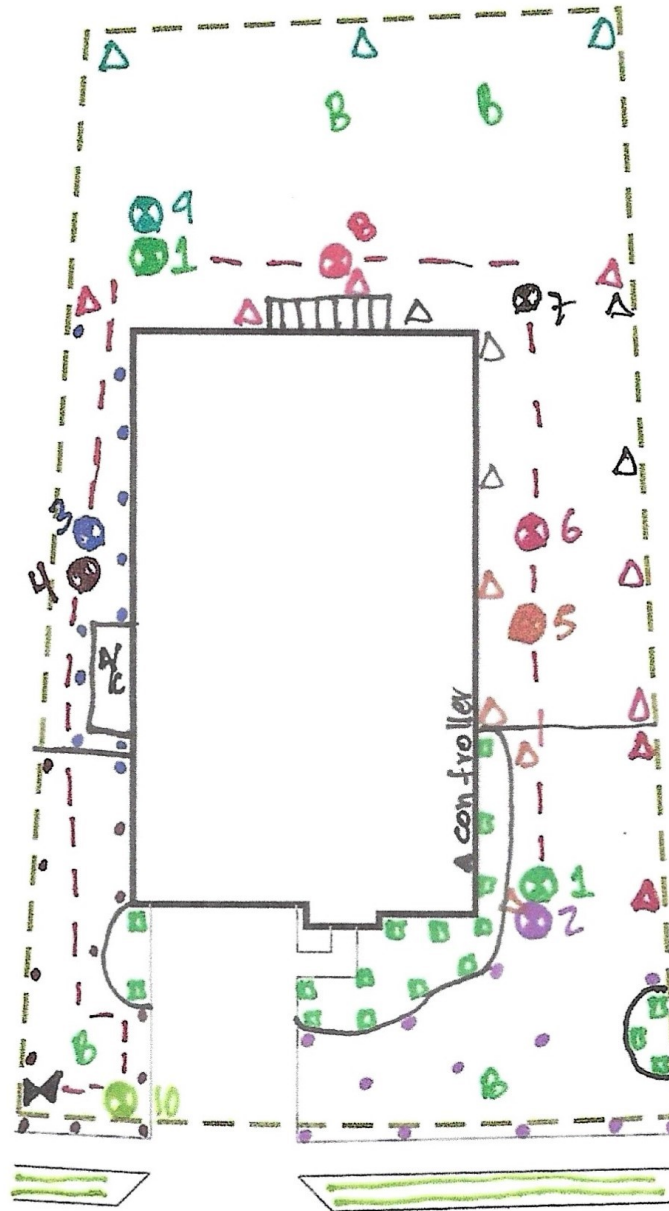

Recommended Run Times (minutes)

- Spray – Shrub 12
- Spray – Lawn 25
- Rotor – Lawn 45
- Drip – Lawn 45

Recommended Monthly Cycles

(Water Days)

- January 3
- February 3
- March 4
- April 4
- May 7
- June 9
- July 11
- August 11
- September 9
- October 6
- November 4
- December 3

Recommended Maintenance

- Backflow – Test Annually
- Filter – Check Annually for debris
- Heads – Run system monthly checking for leaks or broken heads
- Valve Covers – Trim grass to keep exposed
- Controller – Seasonal update programming
- Winter – Run system briefly every 2 weeks if system turned off

Legend

- ⊗ Backflow
- ▲ Controller
- ⊙ Control Valve
- Spray - Shrub
- Spray - Lawn
- ▼ Rotor - Lawn
- B Bubblers
- Drip Tubing
- - - Main Line

COMPLETION ITEMS PROVIDED

- The manufacturer's manual for the controller.
- A seasonal watering schedule.
- A list of components that require maintenance and the recommended frequency of maintenance.
- A permanent sticker has been attached to the controller indicating the warranty period for the irrigation system and contact information.
- The corrected or re-drawn design plans indicating the actual installation and components of the system.
- Location and operation of the isolation valve.

9.30.2024

NOTE: ALL Piping shown is diagrammatic and NOT illustrating actual location.

269 JACKSON RIVER LOOP

<p>SHEET: 1 of 1</p> <p>SCALE: 1" = 20'</p> <p>CHECKED BY: STUBBLEFIELD</p> <p>DRAWN BY: STUBBLEFIELD</p> <p>JOB NUMBER: 78640/JAC269</p> <p>DATE: 9.30.2024</p> <p>REVISIONS: COMPLETION: 10/28/24</p>	<p>PROJECT:</p> <p>269 JACKSON RIVER LOOP KYLE, TX 78640</p> <p>LOT 14 BLOCK F 6 CREEKS</p>	<p>SHEET DESCRIPTION:</p> <p>IRRIGATION PLAN</p> <div style="text-align: center;">  </div>	<p>COMPANY:</p> <p>BEST OF TEXAS LANDSCAPES LIBERTY HILL, TEXAS 78642</p> <p>(512) 260-1430</p> <p>www.bestoftexaslandscapes.com</p>
--	--	--	---