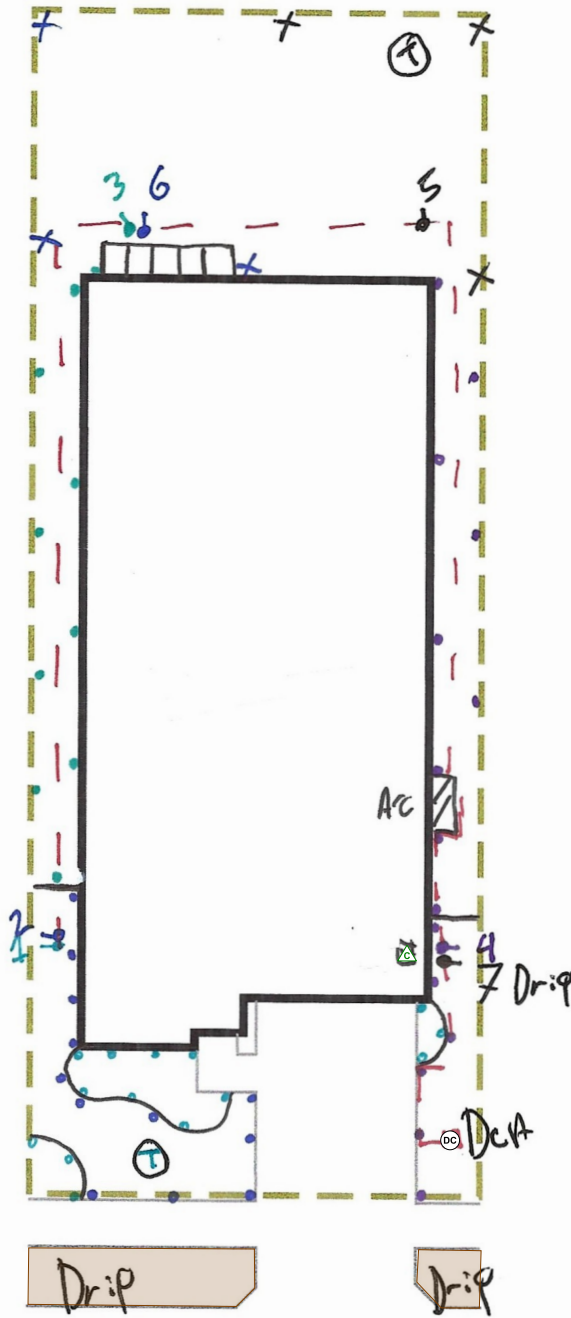

Legend

- Ⓢ Backflow
- ⊗ Control Valve
- Spray - Shrub
- Spray - Lawn
- ▼ Rotor - Lawn
- ▭ Drip Tubing
- - - Main Line

COMPLETION ITEMS PROVIDED

- The manufacturer's manual for the controller.
- A seasonal watering schedule.
- A list of components that require maintenance and the recommended frequency of maintenance.
- A permanent sticker has been attached to the controller indicating the warranty period for the irrigation system and contact information.
- The corrected or re-drawn design plans indicating the actual installation and components of the system.
- Location and operation of the isolation valve.

System Owner / Representative Date

[Signature]

6.10.2024

NOTE: ALL Piping shown is diagrammatic and NOT illustrating actual location.

SHEET: 1 of 1	SCALE: 1" = 20'	CHECKED BY: STUBBLEFIELD	DRAWN BY: CARTER	DATE: 6.10.2024	JOB NUMBER: 78620DAR263	PROJECT: 263 DARLEY OAK DRIVE DRIPPING SPRINGS, TX 78620	SHEET DESCRIPTION: IRRIGATION PLAN	COMPANY: BEST OF TEXAS LANDSCAPES LIBERTY HILL, TEXAS 78642 (512) 260-1430 www.bestoftexaslandscapes.com