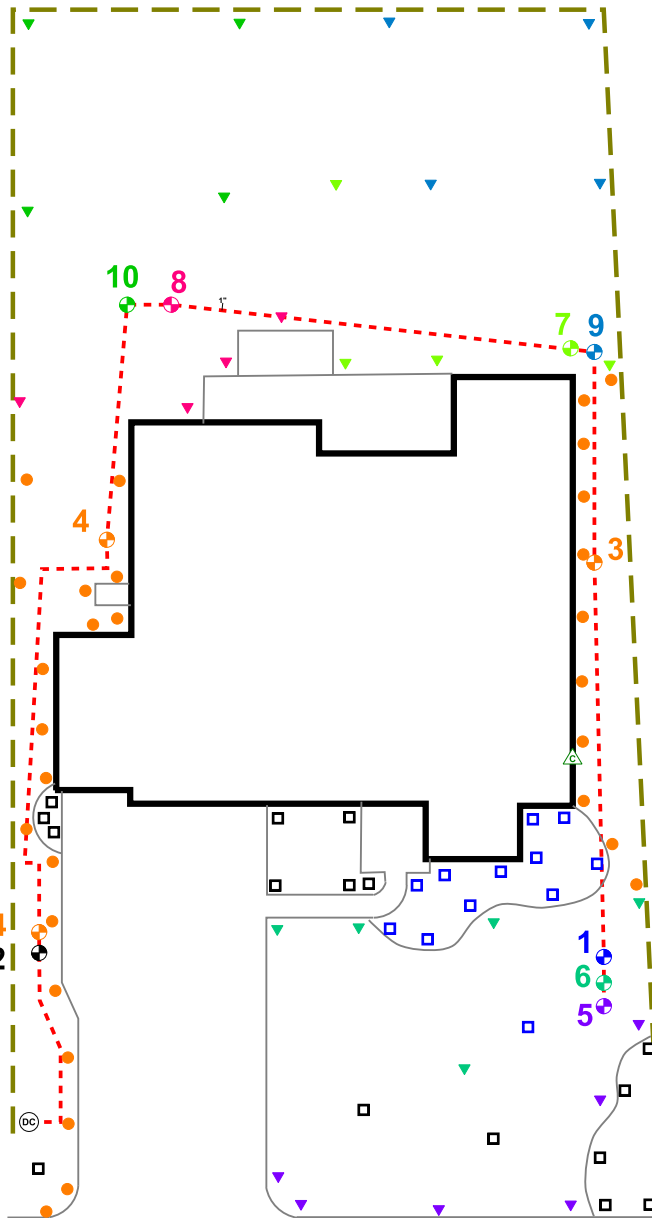

Recommended Maintenance

- Backflow – Test Annually
- Filter – Check Annually for debris
- Heads – Run system monthly checking for leaks or broken heads
- Valve Covers – Trim grass to keep exposed
- Controller – Seasonal update programming
- Winter – Run system briefly every 2 weeks if system turned off

Legend

- ⊙ Backflow
- ⊗ Control Valve
- Spray - Shrub
- Spray - Lawn
- ▼ Rotor - Lawn
- ▭ Drip Tubing
- - - Main Line

COMPLETION ITEMS PROVIDED

- The manufacturer’s manual for the controller.
- A seasonal watering schedule.
- A list of components that require maintenance and the recommended frequency of maintenance.
- A permanent sticker has been attached to the controller indicating the warranty period for the irrigation system and contact information.
- The corrected or re-drawn design plans indicating the actual installation and components of the system.
- Location and operation of the isolation valve.

System Owner / Representative

Date

NOTE: ALL Piping shown is diagrammatic and NOT illustrating actual location.

SHEET: 1 of 1	SCALE: 1" = 20'	CHECKED BY: STUBBLEFIELD	DRAWN BY: CARTER	JOB NUMBER: 78641NOV2312	DATE: 4.30.2024	REVISIONS: COMPLETION: 09/07/24	PROJECT: 2312 NOVARA TRAIL LEANDER, TX 78641 LOT 11, BLOCKH TRAVISSO	SHEET DESCRIPTION: IRRIGATION PLAN 	COMPANY: BEST OF TEXAS LANDSCAPES LIBERTY HILL, TEXAS 78642 (512) 260-1430 www.bestoftexaslandscapes.com