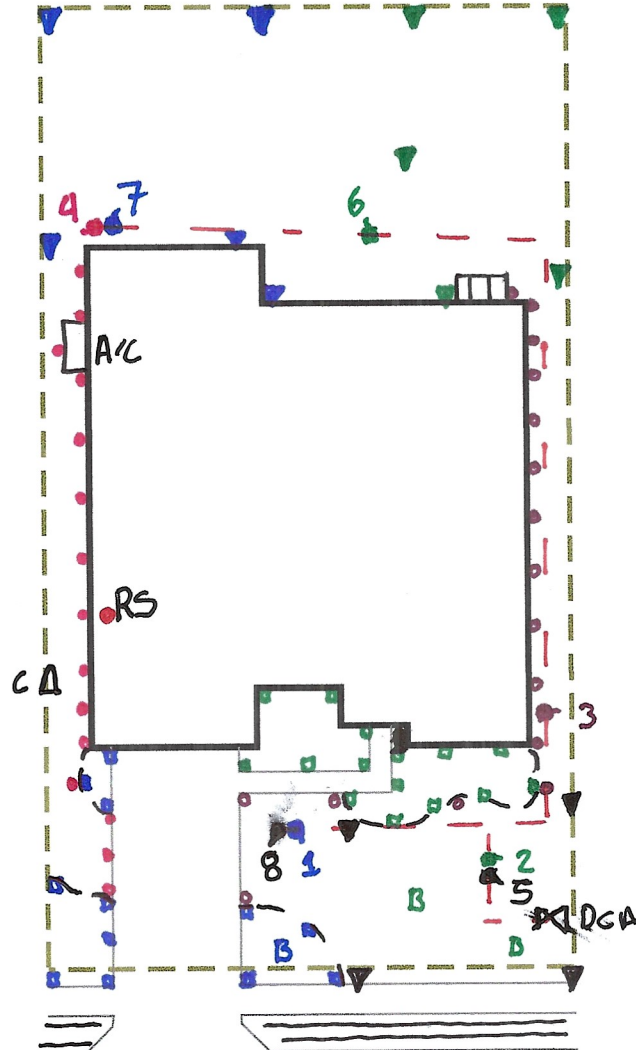

Recommended Maintenance

- Backflow – Test Annually
- Filter – Check Annually for debris
- Heads – Run system monthly checking for leaks or broken heads
- Valve Covers – Trim grass to keep exposed
- Controller – Seasonal update programming
- Winter – Run system briefly every 2 weeks if system turned off

Legend

- ⊗ Backflow
- ▲ Controller
- ⊗ Control Valve
- Spray - Shrub
- Spray - Lawn
- ▼ Rotor - Lawn
- B Bubbler
- Drip Tubing
- - - Main Line

COMPLETION ITEMS PROVIDED

- The manufacturer's manual for the controller.
- A seasonal watering schedule.
- A list of components that require maintenance and the recommended frequency of maintenance.
- A permanent sticker has been attached to the controller indicating the warranty period for the irrigation system and contact information.
- The corrected or re-drawn design plans indicating the actual installation and components of the system.
- Location and operation of the isolation valve.

2308 MONDELLO PATH

[Signature]

10.14.2024

This irrigation system has been installed in accordance with all applicable state and local laws, ordinances, rules, regulations or orders. I have tested the system and determined that it has been installed according to the irrigation plan and is properly adjusted for the most efficient application of water at this time.

System Owner / Representative _____ Date _____

NOTE: ALL Piping shown is diagrammatic and NOT illustrating actual location.

SHEET: 1 of 1	SCALE: 1" = 20'	CHECKED BY: STUBBLEFIELD	DRAWN BY: CARTER	JOB NUMBER: 78641MON2308	DATE: 10.14.2024	REVISIONS: COMPLETION:	PROJECT: 2308 MONDELLO PATH LEANDER, TX 78641 LOT 6 BLOCK I TRAVISSO	SHEET DESCRIPTION: IRRIGATION PLAN 	COMPANY: BEST OF TEXAS LANDSCAPES LIBERTY HILL, TEXAS 78642 (512) 260-1430 www.bestoftexaslandscapes.com
------------------	--------------------	-----------------------------	---------------------	-----------------------------	---------------------	---------------------------	--	---	--