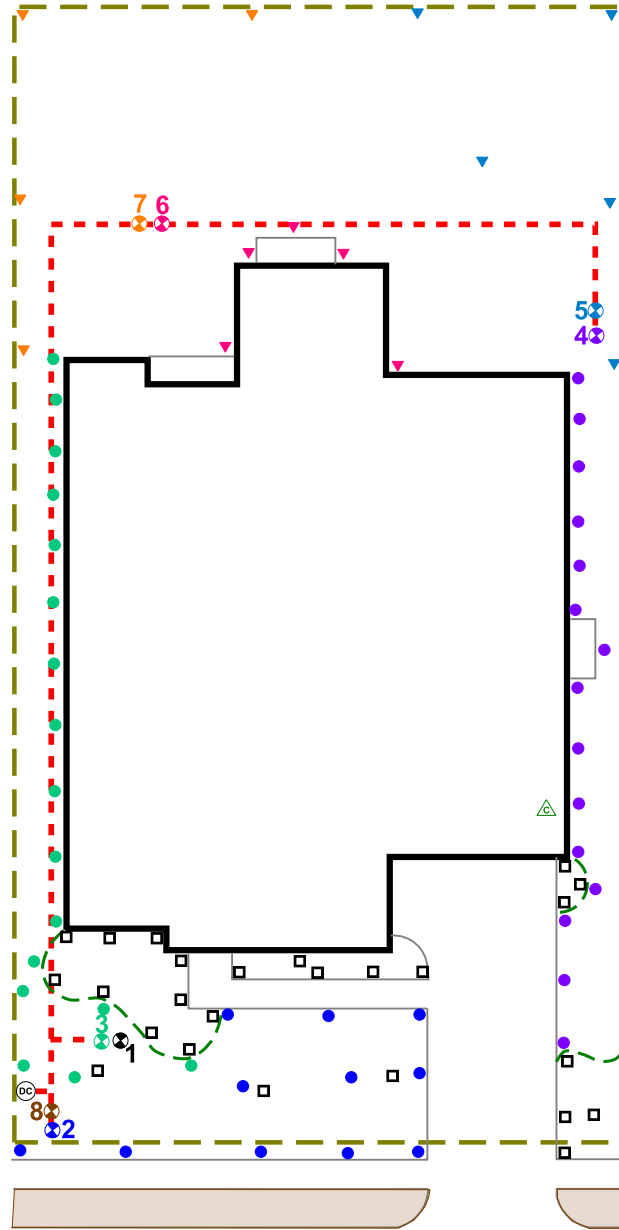

**Recommended Maintenance**

- Backflow – Test Annually
- Filter – Check Annually for debris
- Heads – Run system monthly checking for leaks or broken heads
- Valve Covers – Trim grass to keep exposed
- Controller – Seasonal update programming
- Winter – Run system briefly every 2 weeks if system turned off

**Legend**

- ⊕ Backflow
- ⊗ Control Valve
- Spray - Shrub
- Spray - Lawn
- ▼ Rotor - Lawn
- ▭ Drip Tubing
- - - Main Line

**COMPLETION ITEMS PROVIDED**

- The manufacturer’s manual for the controller.
- A seasonal watering schedule.
- A list of components that require maintenance and the recommended frequency of maintenance.
- A permanent sticker has been attached to the controller indicating the warranty period for the irrigation system and contact information.
- The corrected or re-drawn design plans indicating the actual installation and components of the system.
- Location and operation of the isolation valve.

**2225 NOVARA TRAIL**

*[Signature]*

5.29.2024

This irrigation system has been installed in accordance with all applicable state and local laws, ordinances, rules, regulations or orders. I have tested the system and determined that it has been installed according to the irrigation plan and is properly adjusted for the most efficient application of water at this time.

\_\_\_\_\_  
System Owner / Representative

\_\_\_\_\_  
Date

**NOTE: ALL Piping shown is diagrammatic and NOT illustrating actual location.**

SHEET: 1 of 1	SCALE: 1" = 20'	CHECKED BY: STUBBLEFIELD	DRAWN BY: CARTER	JOB NUMBER: 78641 NOV/2225	DATE: 5.29.2024	REVISIONS: COMPLETION: 11/28/24	PROJECT:	SHEET DESCRIPTION:	COMPANY:
							2225 NOVARA TRAO; LEANDER, TX 78641	IRRIGATION PLAN	BEST OF TEXAS LANDSCAPES LIBERTY HILL, TEXAS 78642  (512) 260-1430  www.bestoftexaslandscapes.com