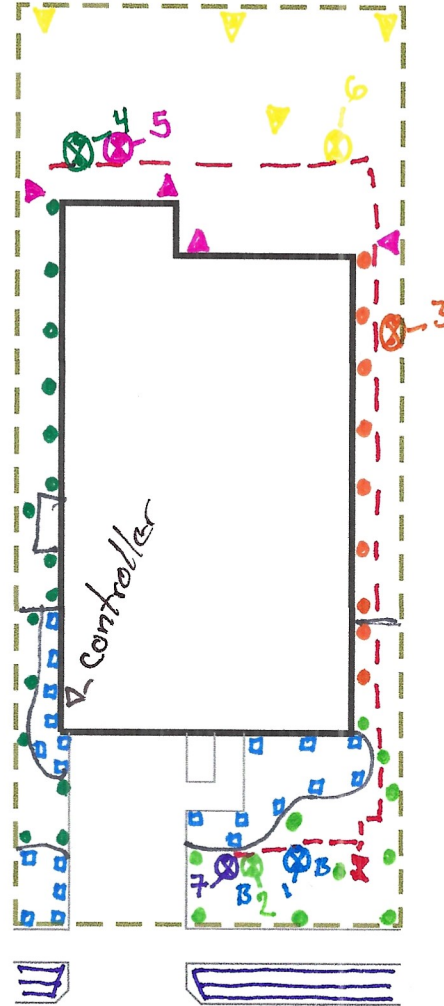

Recommended Maintenance

- Backflow – Test Annually
- Filter – Check Annually for debris
- Heads – Run system monthly checking for leaks or broken heads
- Valve Covers – Trim grass to keep exposed
- Controller – Seasonal update programming
- Winter – Run system briefly every 2 weeks if system turned off

Legend

- ⊗ Backflow
- ▲ Controller
- ⊗ Control Valve
- Spray - Shrub
- Spray - Lawn
- ▼ Rotor - Lawn
- B Bubbler
- Drip Tubing
- - - Main Line

COMPLETION ITEMS PROVIDED

- The manufacturer's manual for the controller.
- A seasonal watering schedule.
- A list of components that require maintenance and the recommended frequency of maintenance.
- A permanent sticker has been attached to the controller indicating the warranty period for the irrigation system and contact information.
- The corrected or re-drawn design plans indicating the actual installation and components of the system.
- Location and operation of the isolation valve.

2224 WESTERN VIEW DRIVE

[Handwritten Signature]

10.14.2024

This irrigation system has been installed in accordance with all applicable state and local laws, ordinances, rules, regulations or orders. I have tested the system and determined that it has been installed according to the irrigation plan and is properly adjusted for the most efficient application of water at this time.

System Owner / Representative Date

NOTE: ALL Piping shown is diagrammatic and NOT illustrating actual location.

SHEET: 1 of 1	SCALE: 1" = 20'	CHECKED BY: STUBBLEFIELD	DRAWN BY: CARTER	JOB NUMBER: 78626WES2224	DATE: 10.14.2024	REVISIONS: COMPLETION:	PROJECT: 2224 WESTERN VIEW DRIVE GEORGETOWN, TX 78626 LOT 81 BLOCK E HIGHCREST MEADOW WEST	SHEET DESCRIPTION: IRRIGATION PLAN 	COMPANY: BEST OF TEXAS LANDSCAPES LIBERTY HILL, TEXAS 78642 (512) 260-1430 www.bestoftexaslandscapes.com
------------------	--------------------	-----------------------------	---------------------	-----------------------------	---------------------	---------------------------	--	---	--