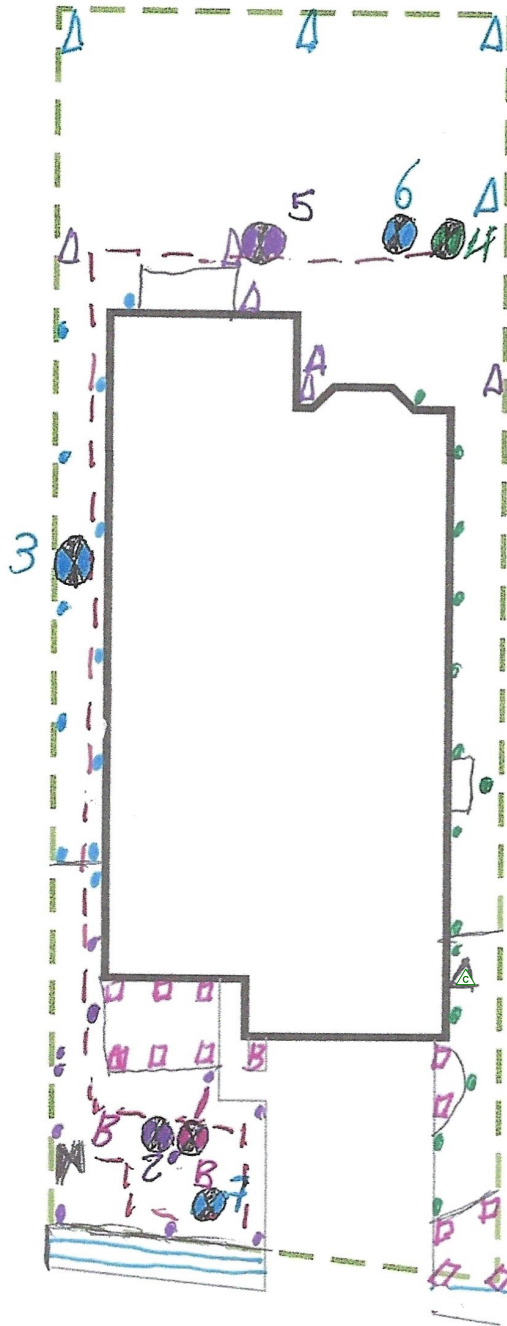

Recommended Run Times (minutes)

- Spray – Shrub 12
- Spray – Lawn 25
- Rotor – Lawn 45
- Drip – Lawn 45

Recommended Monthly Cycles

- (Water Days)
- January 3
 - February 3
 - March 4
 - April 4
 - May 7
 - June 9
 - July 11
 - August 11
 - September 9
 - October 6
 - November 4
 - December 3

Recommended Maintenance

- Backflow – Test Annually
- Filter – Check Annually for debris
- Heads – Run system monthly checking for leaks or broken heads
- Valve Covers – Trim grass to keep exposed
- Controller – Seasonal update programming
- Winter – Run system briefly every 2 weeks if system turned off

Legend

- ⊙ Backflow
- ⊗ Control Valve
- Spray - Shrub
- Spray - Lawn
- ▼ Rotor - Lawn
- Drip Tubing
- - - Main Line

COMPLETION ITEMS PROVIDED

- The manufacturer's manual for the controller.
- A seasonal watering schedule.
- A list of components that require maintenance and the recommended frequency of maintenance.
- A permanent sticker has been attached to the controller indicating the warranty period for the irrigation system and contact information.
- The corrected or re-drawn design plans indicating the actual installation and components of the system.
- Location and operation of the isolation valve.