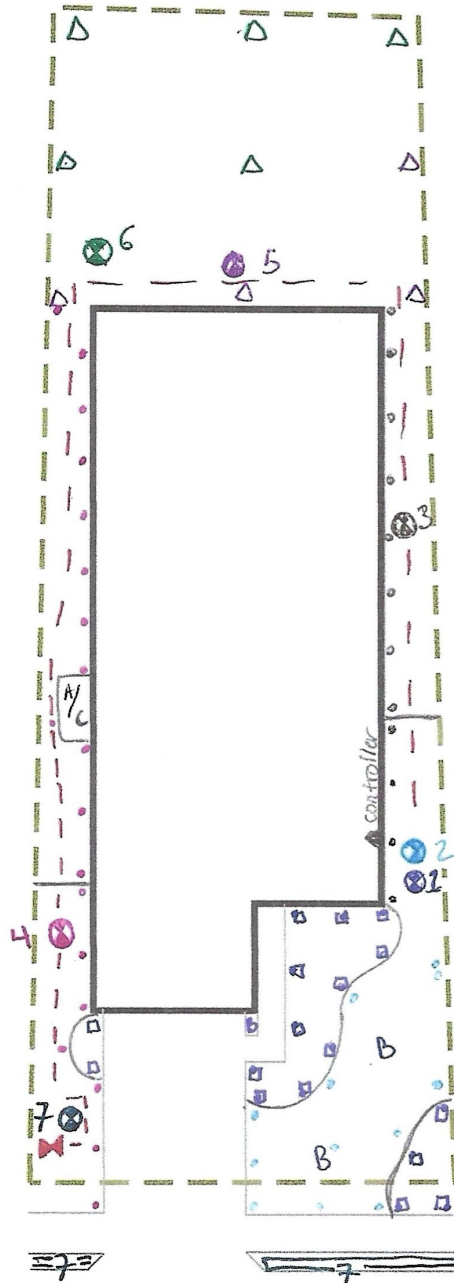

Recommended Run Times (minutes)

- Spray – Shrub 12
- Spray – Lawn 25
- Rotor – Lawn 45
- Drip – Lawn 45

Recommended Monthly Cycles

(Water Days)

- January 3
- February 3
- March 4
- April 4
- May 7
- June 9
- July 11
- August 11
- September 9
- October 6
- November 4
- December 3

Recommended Maintenance

- Backflow – Test Annually
- Filter – Check Annually for debris
- Heads – Run system monthly checking for leaks or broken heads
- Valve Covers – Trim grass to keep exposed
- Controller – Seasonal update programming
- Winter – Run system briefly every 2 weeks if system turned off

Legend

- ⊗ Backflow
- ▲ Controller
- ⊗ Control Valve
- Spray - Shrub
- Spray - Lawn
- ▼ Rotor - Lawn
- B Bubbler
- Drip Tubing
- - - Main Line

COMPLETION ITEMS PROVIDED

- The manufacturer’s manual for the controller.
- A seasonal watering schedule.
- A list of components that require maintenance and the recommended frequency of maintenance.
- A permanent sticker has been attached to the controller indicating the warranty period for the irrigation system and contact information.
- The corrected or re-drawn design plans indicating the actual installation and components of the system.
- Location and operation of the isolation valve.

System Owner / Representative Date

NOTE: ALL Piping shown is diagrammatic and NOT illustrating actual location.

J

9.26.2024

SHEET: 1 of 1	SCALE: 1" = 20'	CHECKED BY: STUBBLEFIELD	DRAWN BY: SINCLAIR	JOB NUMBER: 78028BLUE221	DATE: 9.26.2024	REVISIONS: COMPLETION:	PROJECT: 221 BLUFF CREEK LANE GEORGETOWN, TX 78628 LOT 13 BLOCK D PARKSIDE ON THE RIVER	SHEET DESCRIPTION: IRRIGATION PLAN 	COMPANY: BEST OF TEXAS LANDSCAPES LIBERTY HILL, TEXAS 78642 (512) 260-1430 www.bestoftexaslandscapes.com
------------------	--------------------	-----------------------------	-----------------------	-----------------------------	--------------------	---------------------------	---	--	--