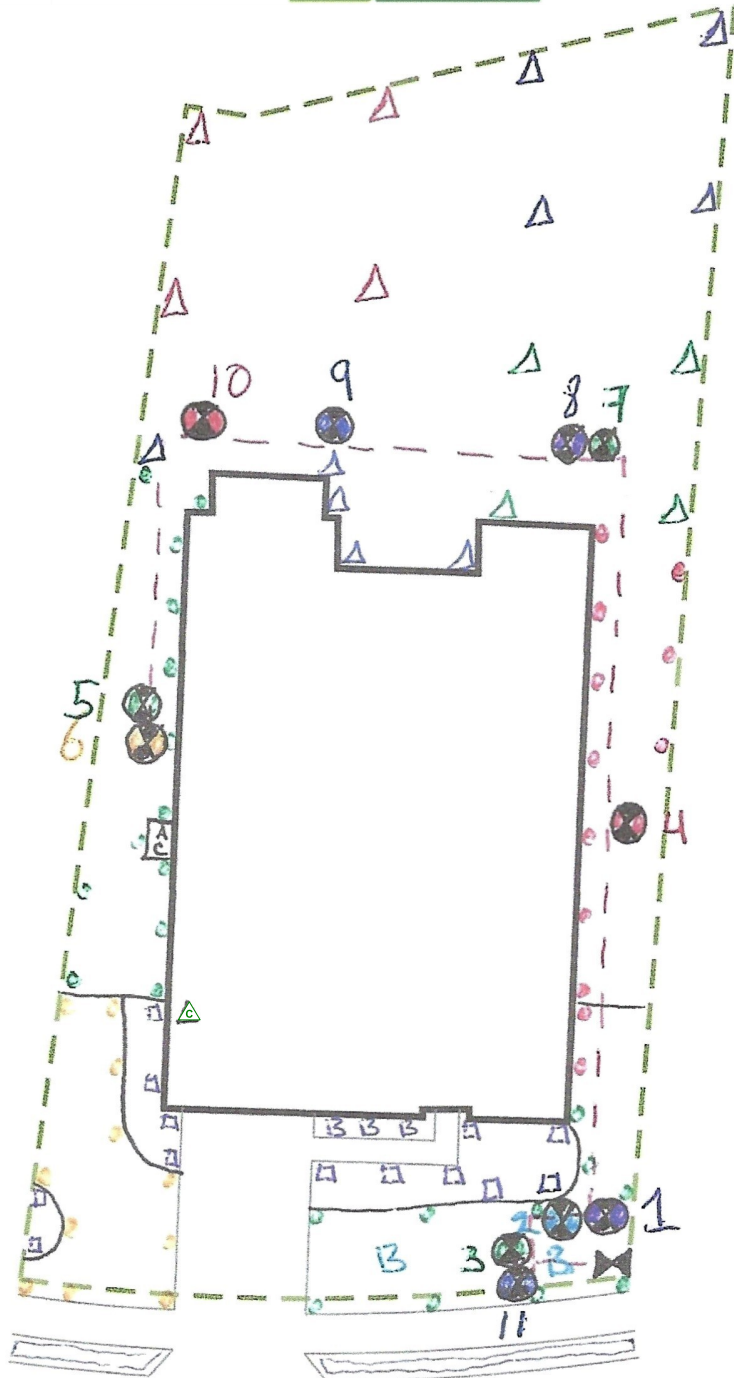

Recommended Maintenance

- Backflow – Test Annually
- Filter – Check Annually for debris
- Heads – Run system monthly checking for leaks or broken heads
- Valve Covers – Trim grass to keep exposed
- Controller – Seasonal update programming
- Winter – Run system briefly every 2 weeks if system turned off

Legend

- ⊙ Backflow
- ⊗ Control Valve
- Spray - Shrub
- Spray - Lawn
- ▼ Rotor - Lawn
- ▭ Drip Tubing
- - - Main Line

COMPLETION ITEMS PROVIDED

- The manufacturer's manual for the controller.
- A seasonal watering schedule.
- A list of components that require maintenance and the recommended frequency of maintenance.
- A permanent sticker has been attached to the controller indicating the warranty period for the irrigation system and contact information.
- The corrected or re-drawn design plans indicating the actual installation and components of the system.
- Location and operation of the isolation valve.