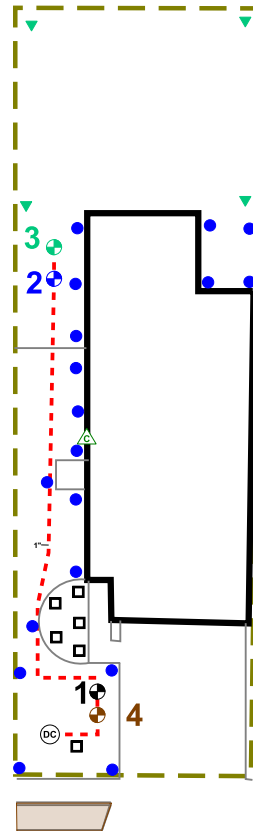

Recommended Run Times (minutes)

- Spray – Shrub 12
- Spray – Lawn 25
- Rotor – Lawn 45
- Drip – Lawn 45

Recommended Monthly Cycles

(Water Days)

- January 3
- February 3
- March 4
- April 4
- May 7
- June 9
- July 11
- August 11
- September 9
- October 6
- November 4
- December 3

Legend

- ⊕ Backflow
- ⊗ Control Valve
- Spray - Shrub
- Spray - Lawn
- ▼ Rotor - Lawn
- ▭ Drip Tubing
- - - Main Line

COMPLETION ITEMS PROVIDED

- The manufacturer’s manual for the controller.
- A seasonal watering schedule.
- A list of components that require maintenance and the recommended frequency of maintenance.
- A permanent sticker has been attached to the controller indicating the warranty period for the irrigation system and contact information.
- The corrected or re-drawn design plans indicating the actual installation and components of the system.
- Location and operation of the isolation valve.