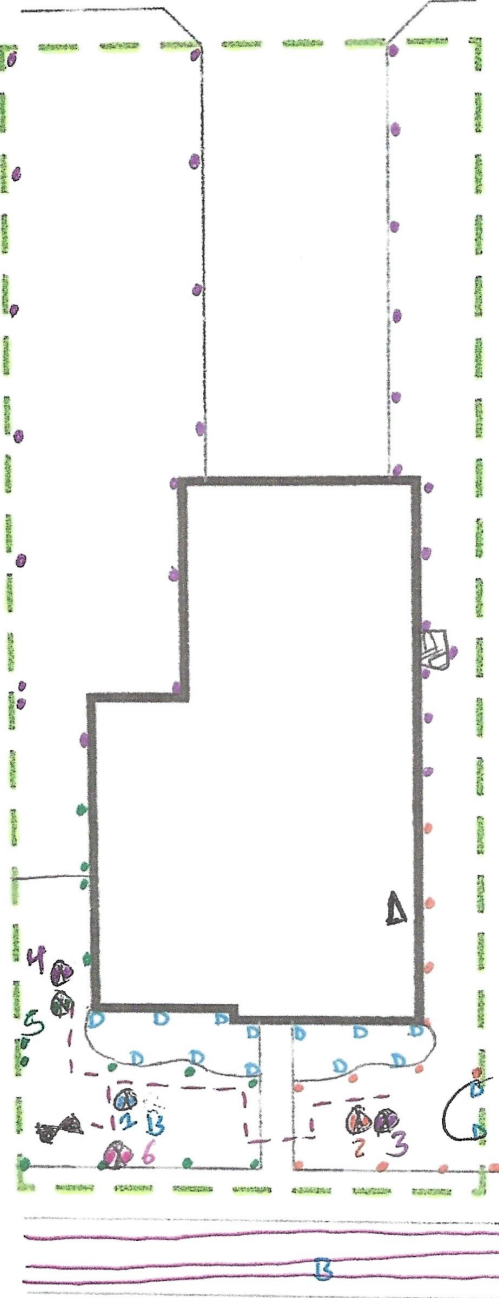

Recommended Run Times (minutes)

- Spray – Shrub 12
- Spray – Lawn 25
- Rotor – Lawn 45
- Drip – Lawn 45

Recommended Monthly Cycles

(Water Days)

- January 3
- February 3
- March 4
- April 4
- May 7
- June 9
- July 11
- August 11
- September 9
- October 6
- November 4
- December 3

Recommended Maintenance

- Backflow – Test Annually
- Filter – Check Annually for debris
- Heads – Run system monthly checking for leaks or broken heads
- Valve Covers – Trim grass to keep exposed
- Controller – Seasonal update programming
- Winter – Run system briefly every 2 weeks if system turned off

Legend

- ⊗ Backflow
- ▲ Controller
- ⊗ Control Valve
- Spray - Shrub
- Spray - Lawn
- ▼ Rotor - Lawn
- B Bubbler
- Drip Tubing
- - - Main Line

COMPLETION ITEMS PROVIDED

- The manufacturer’s manual for the controller.
- A seasonal watering schedule.
- A list of components that require maintenance and the recommended frequency of maintenance.
- A permanent sticker has been attached to the controller indicating the warranty period for the irrigation system and contact information.
- The corrected or re-drawn design plans indicating the actual installation and components of the system.
- Location and operation of the isolation valve.

System Owner / Representative Date

J

10.13.2024

NOTE: ALL Piping shown is diagrammatic and NOT illustrating actual location.

SHEET: 1 of 1	SCALE: 1" = 20'	CHECKED BY: STUBBLEFIELD	DRAWN BY: STUBBLEFIELD	JOB NUMBER: 7834VANZ008	DATE: 10.13.2024	REVISIONS: COMPLETION: 10/24/24	PROJECT: 2008 VANDERSICLE ROAD HUTTO, TX 78634 LOT 2 BLOCK U EMORY CROSSING	SHEET DESCRIPTION: IRRIGATION PLAN 	COMPANY: BEST OF TEXAS LANDSCAPES LIBERTY HILL, TEXAS 78642 (512) 260-1430 www.bestoftexaslandscapes.com
------------------	--------------------	-----------------------------	---------------------------	----------------------------	---------------------	---------------------------------------	--	--	---