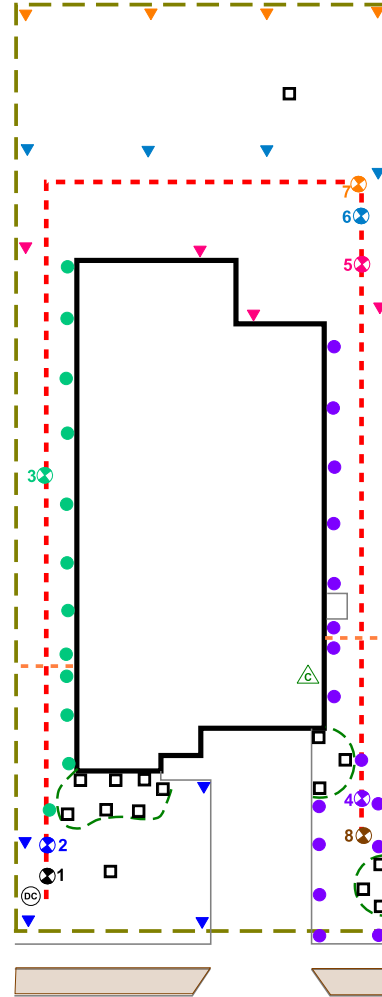

Recommended Maintenance

- Backflow – Test Annually
- Filter – Check Annually for debris
- Heads – Run system monthly checking for leaks or broken heads
- Valve Covers – Trim grass to keep exposed
- Controller – Seasonal update programming
- Winter – Run system briefly every 2 weeks if system turned off

Legend

- ⊙ Backflow
- ⊗ Control Valve
- Spray - Shrub
- Spray - Lawn
- ▼ Rotor - Lawn
- ▭ Drip Tubing
- - - Main Line

COMPLETION ITEMS PROVIDED

- The manufacturer’s manual for the controller.
- A seasonal watering schedule.
- A list of components that require maintenance and the recommended frequency of maintenance.
- A permanent sticker has been attached to the controller indicating the warranty period for the irrigation system and contact information.
- The corrected or re-drawn design plans indicating the actual installation and components of the system.
- Location and operation of the isolation valve.