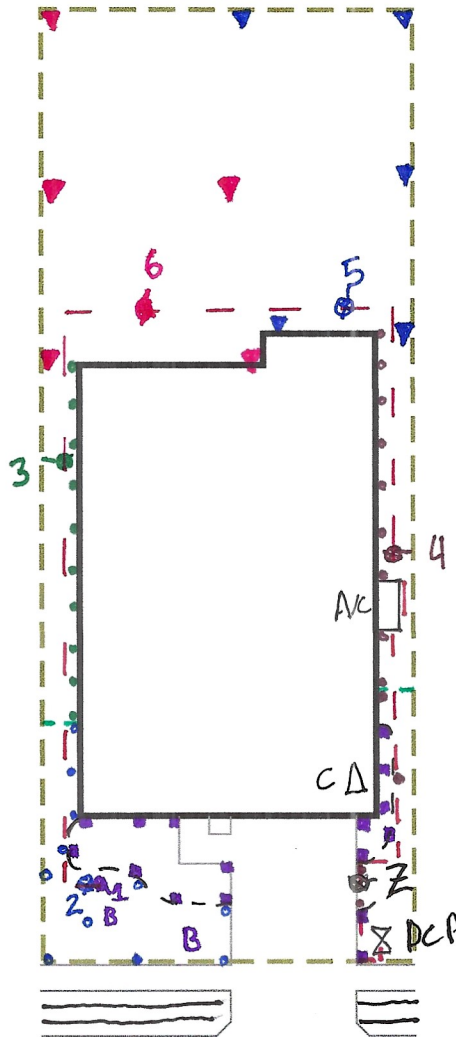

Legend

- ⊗ Backflow
- △ Controller
- ⊗ Control Valve
- Spray - Shrub
- Spray - Lawn
- ▼ Rotor - Lawn
- B Bubbler
- Drip Tubing
- - - Main Line

COMPLETION ITEMS PROVIDED

- The manufacturer's manual for the controller.
- A seasonal watering schedule.
- A list of components that require maintenance and the recommended frequency of maintenance.
- A permanent sticker has been attached to the controller indicating the warranty period for the irrigation system and contact information.
- The corrected or re-drawn design plans indicating the actual installation and components of the system.
- Location and operation of the isolation valve.

10.15.2024

System Owner / Representative

Date

NOTE: ALL Piping shown is diagrammatic and NOT illustrating actual location.

SHEET:	SCALE:	CHECKED BY:	DATE:	REVISIONS:
1 of 1	1" = 20'	STUBBLEFIELD	10.15.2024	COMPLETION:
		DRAWN BY:	JOB NUMBER:	
		CARTER	78655-HOM-1835	