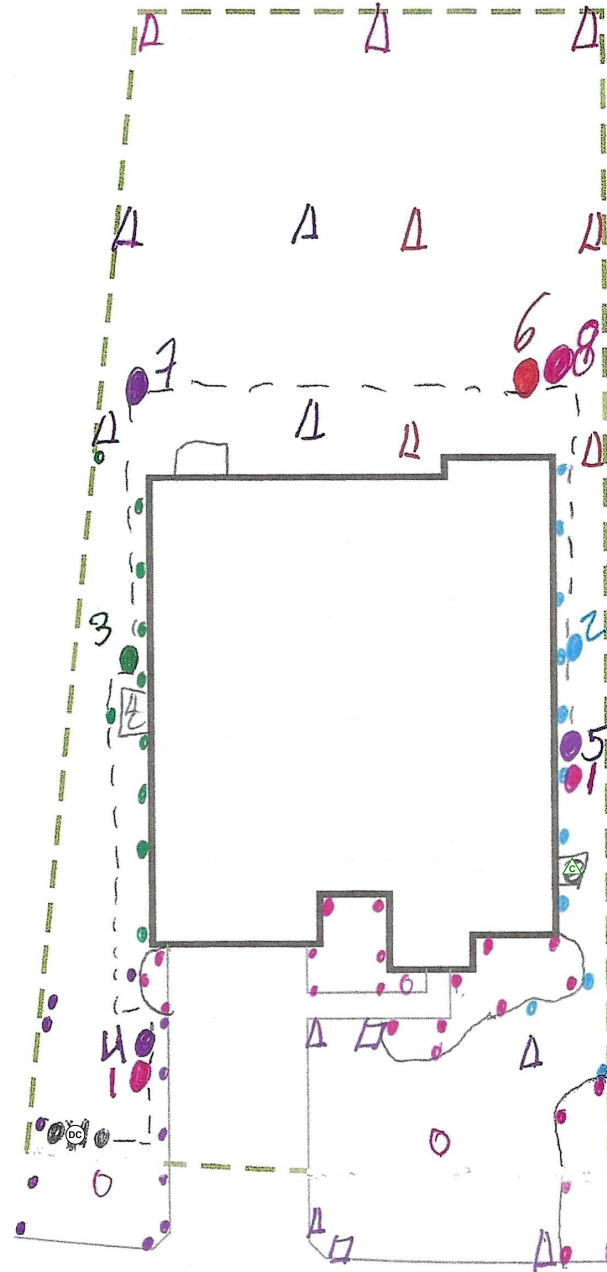

**Recommended Maintenance**

- Backflow – Test Annually
- Filter – Check Annually for debris
- Heads – Run system monthly checking for leaks or broken heads
- Valve Covers – Trim grass to keep exposed
- Controller – Seasonal update programming
- Winter – Run system briefly every 2 weeks if system turned off

**Legend**

- ⊙ Backflow
- ⊗ Control Valve
- Spray - Shrub
- Spray - Lawn
- ▼ Rotor - Lawn
- Drip Tubing
- - - Main Line

**COMPLETION ITEMS PROVIDED**

- The manufacturer's manual for the controller.
- A seasonal watering schedule.
- A list of components that require maintenance and the recommended frequency of maintenance.
- A permanent sticker has been attached to the controller indicating the warranty period for the irrigation system and contact information.
- The corrected or re-drawn design plans indicating the actual installation and components of the system.
- Location and operation of the isolation valve.

**1824 ARENZANO PLACE**

This irrigation system has been installed in accordance with all applicable state and local laws, ordinances, rules, regulations or orders. I have tested the system and determined that it has been installed according to the irrigation plan and is properly adjusted for the most efficient application of water at this time.

\_\_\_\_\_  
System Owner / Representative Date

*J*

7.11.2024

**NOTE: ALL Piping shown is diagrammatic and NOT illustrating actual location.**

SHEET: 1 of 1	SCALE: 1" = 20'	CHECKED BY: STUBBLEFIELD	DRAWN BY: CARTER	JOB NUMBER: 7864 AREN1824	DATE: 7.11.2024	REVISIONS: COMPLETION:	<b>PROJECT:</b> 1824 ARENZANO PLACE LEANDER, TX 78641  LOT 2 BLOCK KK TRAVISSO	<b>SHEET DESCRIPTION:</b> IRRIGATION PLAN  	<b>COMPANY:</b> BEST OF TEXAS LANDSCAPES LIBERTY HILL, TEXAS 78642  (512) 260-1430  www.bestoftexaslandscapes.com
------------------	--------------------	-----------------------------	---------------------	------------------------------	--------------------	---------------------------	---	--	---