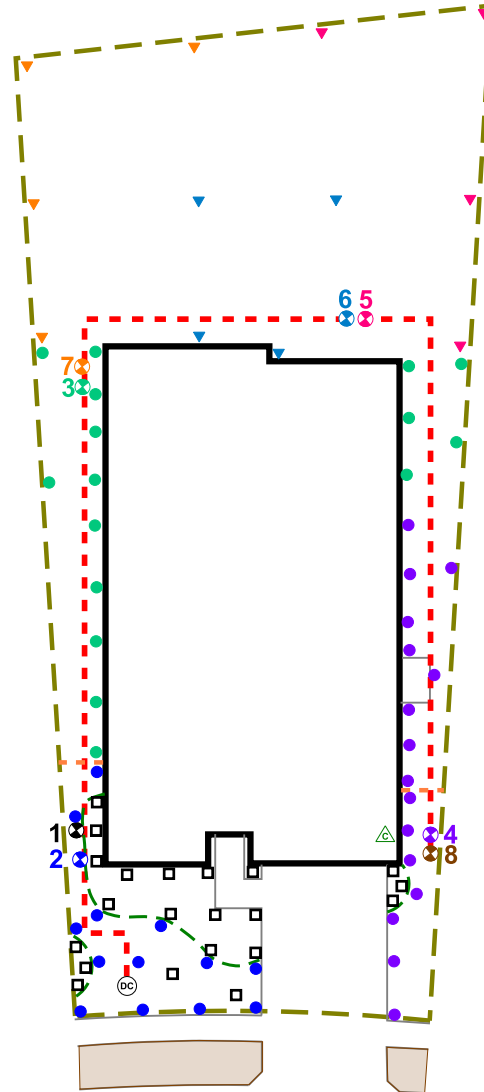

Recommended Run Times (minutes)

- Spray – Shrub 12
- Spray – Lawn 25
- Rotor – Lawn 45
- Drip – Lawn 45

Recommended Monthly Cycles

(Water Days)

- January 3
- February 3
- March 4
- April 4
- May 7
- June 9
- July 11
- August 11
- September 9
- October 6
- November 4
- December 3

Legend

- Ⓞ Backflow
- ⊗ Control Valve
- Spray - Shrub
- Spray - Lawn
- ▼ Rotor - Lawn
- ▭ Drip Tubing
- - - Main Line

COMPLETION ITEMS PROVIDED

- The manufacturer’s manual for the controller.
- A seasonal watering schedule.
- A list of components that require maintenance and the recommended frequency of maintenance.
- A permanent sticker has been attached to the controller indicating the warranty period for the irrigation system and contact information.
- The corrected or re-drawn design plans indicating the actual installation and components of the system.
- Location and operation of the isolation valve.