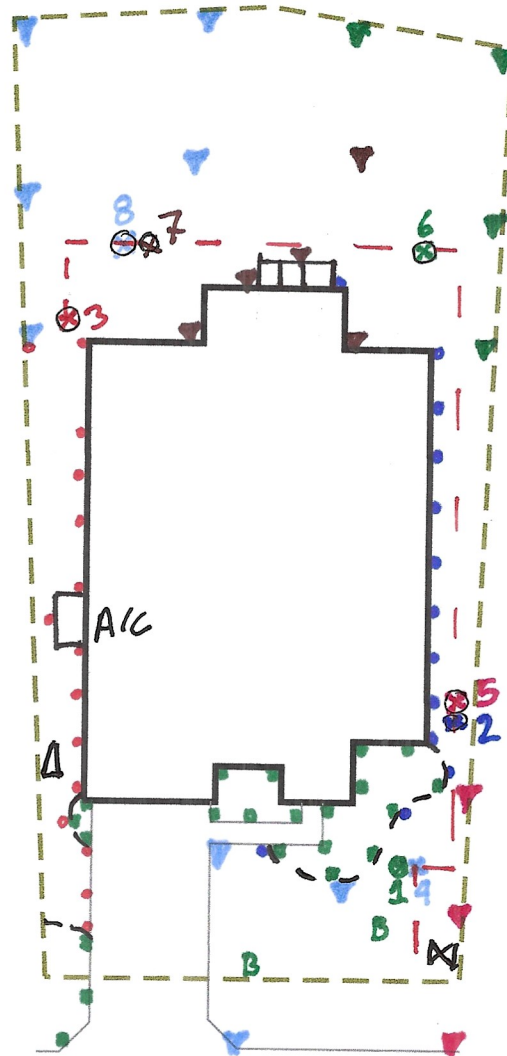

**Recommended Run Times (minutes)**

- Spray – Shrub 12
- Spray – Lawn 25
- Rotor – Lawn 45
- Drip – Lawn 45

**Recommended Monthly Cycles**

- (Water Days)
- January 3
  - February 3
  - March 4
  - April 4
  - May 7
  - June 9
  - July 11
  - August 11
  - September 9
  - October 6
  - November 4
  - December 3

**Recommended Maintenance**

- Backflow – Test Annually
- Filter – Check Annually for debris
- Heads – Run system monthly checking for leaks or broken heads
- Valve Covers – Trim grass to keep exposed
- Controller – Seasonal update programming
- Winter – Run system briefly every 2 weeks if system turned off

**Legend**

- ⊗ Backflow
- △ Controller
- ⊗ Control Valve
- Spray - Shrub
- Spray - Lawn
- ▼ Rotor - Lawn
- B Bubbler
- Drip Tubing
- - - Main Line

**1800 ALASIO DRIVE**

**COMPLETION ITEMS PROVIDED**

- The manufacturer's manual for the controller.
- A seasonal watering schedule.
- A list of components that require maintenance and the recommended frequency of maintenance.
- A permanent sticker has been attached to the controller indicating the warranty period for the irrigation system and contact information.
- The corrected or re-drawn design plans indicating the actual installation and components of the system.
- Location and operation of the isolation valve.

\_\_\_\_\_  
System Owner / Representative Date

**NOTE: ALL Piping shown is diagrammatic and NOT illustrating actual location.**

SHEET: 1 of 1	SCALE: 1" = 20'	CHECKED BY: STUBBLEFIELD	DRAWN BY: 78641ALAI1800	DATE: 10.15.2024	JOB NUMBER: 78641ALAI1800	PROJECT: 1800 ALASIO DRIVE LEANDER, TX 78641	SHEET DESCRIPTION: IRRIGATION PLAN	COMPANY: BEST OF TEXAS LANDSCAPES LIBERTY HILL, TEXAS 78642 (512) 260-1430 www.bestoftexaslandscapes.com