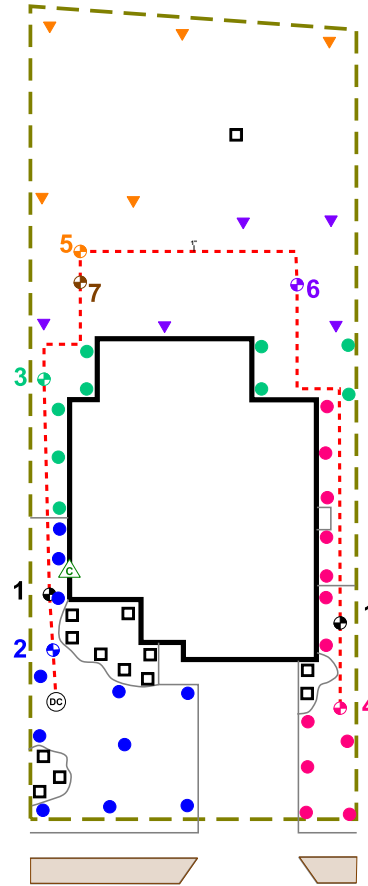

Recommended Maintenance

- Backflow – Test Annually
- Filter – Check Annually for debris
- Heads – Run system monthly checking for leaks or broken heads
- Valve Covers – Trim grass to keep exposed
- Controller – Seasonal update programming
- Winter – Run system briefly every 2 weeks if system turned off

Legend

- ⊙ Backflow
- ⊗ Control Valve
- Spray - Shrub
- Spray - Lawn
- ▼ Rotor - Lawn
- ▭ Drip Tubing
- - - Main Line

COMPLETION ITEMS PROVIDED

- The manufacturer’s manual for the controller.
- A seasonal watering schedule.
- A list of components that require maintenance and the recommended frequency of maintenance.
- A permanent sticker has been attached to the controller indicating the warranty period for the irrigation system and contact information.
- The corrected or re-drawn design plans indicating the actual installation and components of the system.
- Location and operation of the isolation valve.

15208 BITHAL STREET

This irrigation system has been installed in accordance with all applicable state and local laws, ordinances, rules, regulations or orders. I have tested the system and determined that it has been installed according to the irrigation plan and is properly adjusted for the most efficient application of water at this time.

5.24.2024

NOTE: ALL Piping shown is diagrammatic and NOT illustrating actual location.

SHEET: 1 of 1	SCALE: 1" = 20'	DRAWN BY: CARTER	CHECKED BY: STUBBLEFIELD	DATE: 5.24.2024	JOB NUMBER: 78650BIT15208	REVISIONS: COMPLETION: 09/13/24	PROJECT:	SHEET DESCRIPTION: IRRIGATION PLAN	COMPANY: BEST OF TEXAS LANDSCAPES LIBERTY HILL, TEXAS 78642 (512) 260-1430 www.bestoftexaslandscapes.com
							15208 BITHAL STREET PFLUGERVILLE, TX 78660 LOT 52 BLOCK A LISSO		