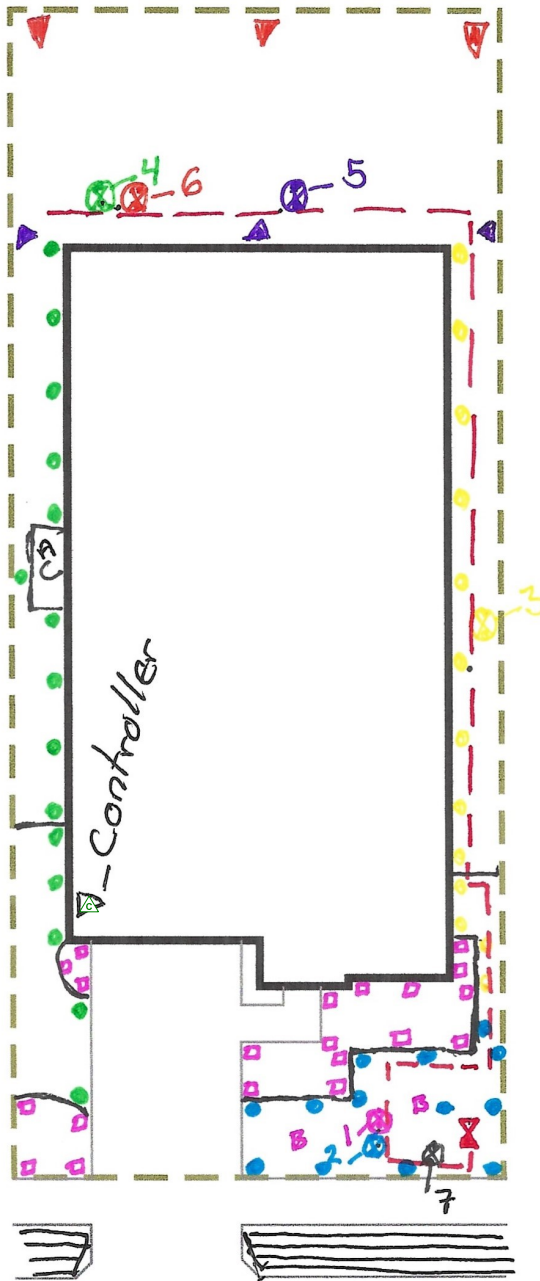

Recommended Maintenance

- Backflow – Test Annually
- Filter – Check Annually for debris
- Heads – Run system monthly checking for leaks or broken heads
- Valve Covers – Trim grass to keep exposed
- Controller – Seasonal update programming
- Winter – Run system briefly every 2 weeks if system turned off

Legend

- ⊙ Backflow
- ⊗ Control Valve
- Spray - Shrub
- Spray - Lawn
- ▼ Rotor - Lawn
- Drip Tubing
- - - Main Line

COMPLETION ITEMS PROVIDED

- The manufacturer’s manual for the controller.
- A seasonal watering schedule.
- A list of components that require maintenance and the recommended frequency of maintenance.
- A permanent sticker has been attached to the controller indicating the warranty period for the irrigation system and contact information.
- The corrected or re-drawn design plans indicating the actual installation and components of the system.
- Location and operation of the isolation valve.