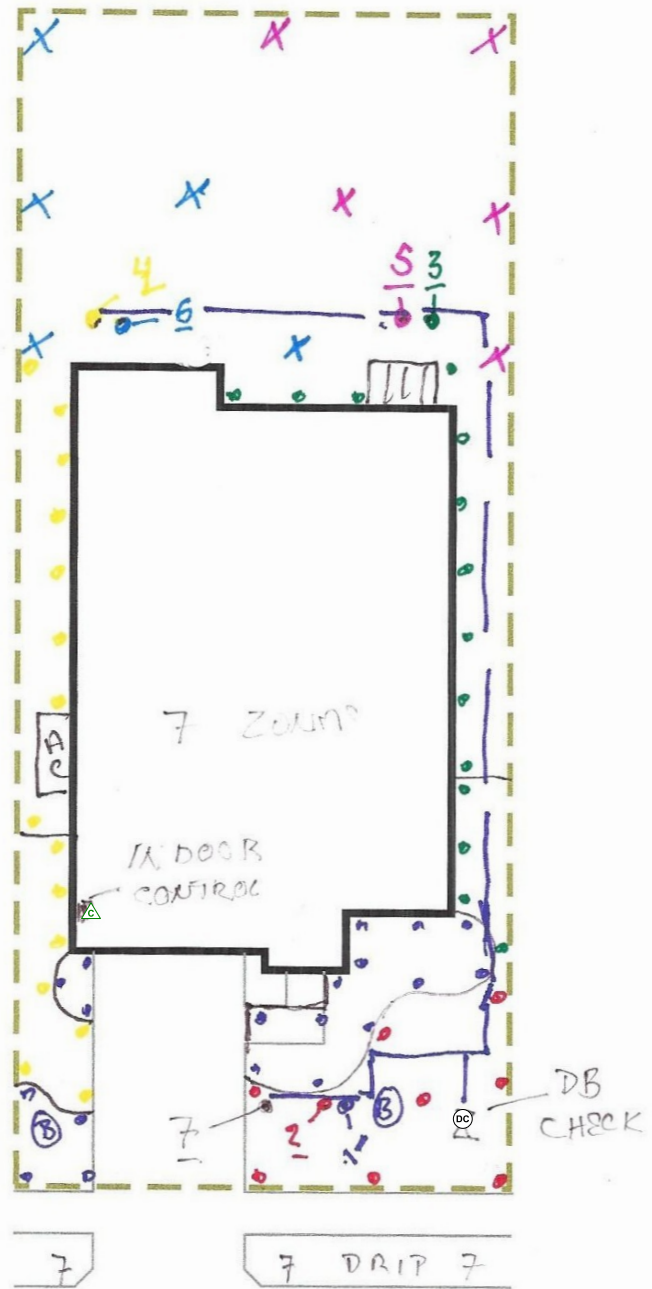

Recommended Maintenance

- Backflow – Test Annually
- Filter – Check Annually for debris
- Heads – Run system monthly checking for leaks or broken heads
- Valve Covers – Trim grass to keep exposed
- Controller – Seasonal update programming
- Winter – Run system briefly every 2 weeks if system turned off

Legend

- ⊙ Backflow
- ⊗ Control Valve
- Spray - Shrub
- Spray - Lawn
- ▼ Rotor - Lawn
- ▬ Drip Tubing
- - - Main Line

COMPLETION ITEMS PROVIDED

- The manufacturer's manual for the controller.
- A seasonal watering schedule.
- A list of components that require maintenance and the recommended frequency of maintenance.
- A permanent sticker has been attached to the controller indicating the warranty period for the irrigation system and contact information.
- The corrected or re-drawn design plans indicating the actual installation and components of the system.
- Location and operation of the isolation valve.

1301 COLE ESTATES DRIVE

This irrigation system has been installed in accordance with all applicable state and local laws, ordinances, rules, regulations or orders. I have tested the system and determined that it has been installed according to the irrigation plan and is properly adjusted for the most efficient application of water at this time.

System Owner / Representative Date

[Signature]

7.3.2024

NOTE: ALL Piping shown is diagrammatic and NOT illustrating actual location.

DATE:	7.3.2024
JOB NUMBER:	78298COL1301
DRAWN BY:	CARTER
CHECKED BY:	STUBBLEFIELD
SCALE:	1" = 20'
SHEET:	1 of 1
REVISIONS:	COMPLETION: