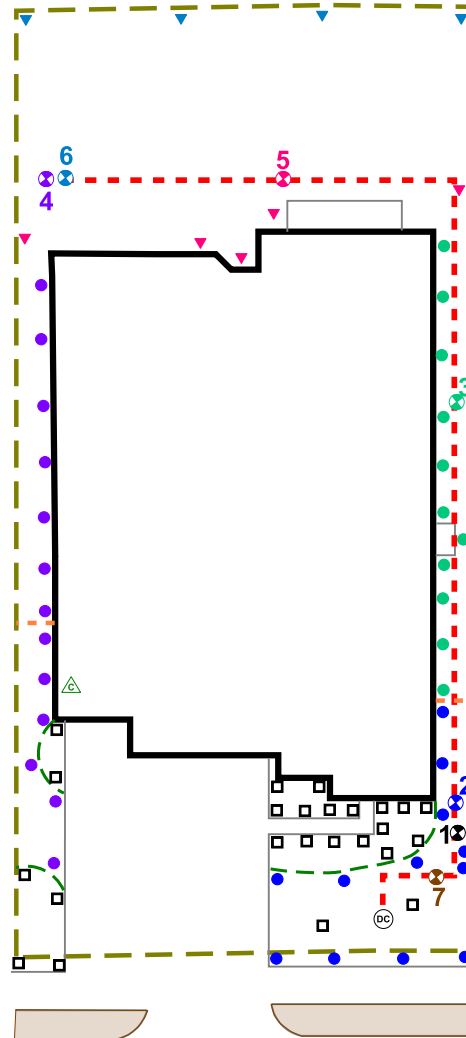

**Recommended Maintenance**

- Backflow – Test Annually
- Filter – Check Annually for debris
- Heads – Run system monthly checking for leaks or broken heads
- Valve Covers – Trim grass to keep exposed
- Controller – Seasonal update programming
- Winter – Run system briefly every 2 weeks if system turned off

**Legend**

- ⊕ Backflow
- ⊗ Control Valve
- Spray - Shrub
- Spray - Lawn
- ▼ Rotor - Lawn
- ▭ Drip Tubing
- - - Main Line

**COMPLETION ITEMS PROVIDED**

- The manufacturer’s manual for the controller.
- A seasonal watering schedule.
- A list of components that require maintenance and the recommended frequency of maintenance.
- A permanent sticker has been attached to the controller indicating the warranty period for the irrigation system and contact information.
- The corrected or re-drawn design plans indicating the actual installation and components of the system.
- Location and operation of the isolation valve.

\_\_\_\_\_  
System Owner / Representative

\_\_\_\_\_  
Date

**NOTE: ALL Piping shown is diagrammatic and NOT illustrating actual location.**

SHEET: 1 of 1	SCALE: 1" = 20'	CHECKED BY: STUBBLEFIELD	DRAWN BY: CARTER	JOB NUMBER: 78028CAL1248	DATE: 5.30.2024	REVISIONS: COMPLETION: 11/28/24	<b>PROJECT:</b> 1248 CALENDULA TRAIL GEORGETOWN, TX 78628	<b>SHEET DESCRIPTION:</b> IRRIGATION PLAN	<b>COMPANY:</b> BEST OF TEXAS LANDSCAPES LIBERTY HILL, TEXAS 78642 (512) 260-1430 www.bestoftexaslandscapes.com
							LOT 13 BLOCK D PARKSIDE ON THE RIVER		