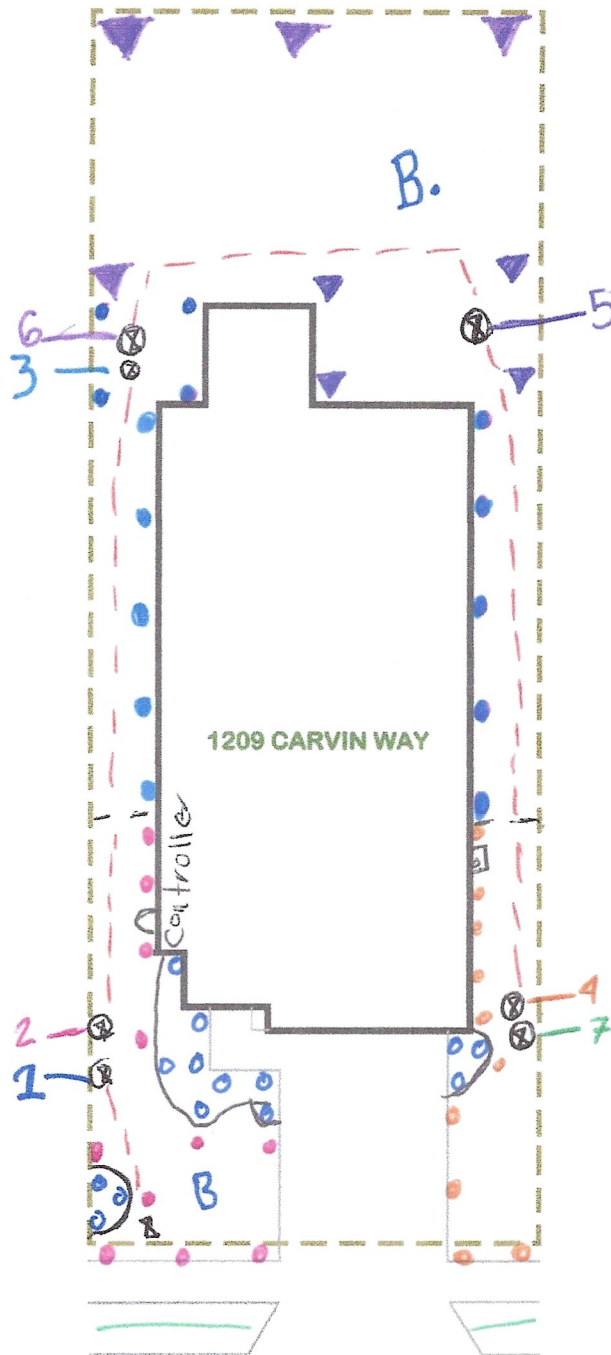

Legend

- ⊗ Backflow
- ▲ Controller
- ⊗ Control Valve
- Spray - Shrub
- Spray - Lawn
- ▼ Rotor - Lawn
- B Bubbler
- Drip Tubing
- - - Main Line

COMPLETION ITEMS PROVIDED

- The manufacturer's manual for the controller.
- A seasonal watering schedule.
- A list of components that require maintenance and the recommended frequency of maintenance.
- A permanent sticker has been attached to the controller indicating the warranty period for the irrigation system and contact information.
- The corrected or re-drawn design plans indicating the actual installation and components of the system.
- Location and operation of the isolation valve.

System Owner / Representative _____ Date _____

NOTE: ALL Piping shown is diagrammatic and NOT illustrating actual location.

SHEET: 1 of 1	SCALE: 1" = 20'	CHECKED BY: STUBBLEFIELD	DRAWN BY: CARTER	JOB NUMBER: 78660CAR1209	DATE: 10.14.2024	REVISIONS:	PROJECT:	SHEET DESCRIPTION:	COMPANY:
						COMPLETION:	1209 CARVIN WAY PFLUGERVILLE, TX 78660	IRRIGATION PLAN	BEST OF TEXAS LANDSCAPES LIBERTY HILL, TEXAS 78642 (512) 260-1430 www.bestoftexaslandscapes.com