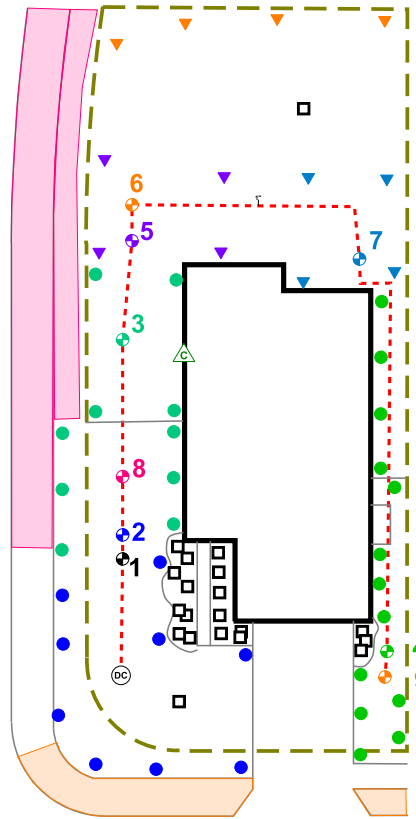

Recommended Maintenance

- Backflow – Test Annually
- Filter – Check Annually for debris
- Heads – Run system monthly checking for leaks or broken heads
- Valve Covers – Trim grass to keep exposed
- Controller – Seasonal update programming
- Winter – Run system briefly every 2 weeks if system turned off

Legend

- ⊙ Backflow
- ⊗ Control Valve
- Spray - Shrub
- Spray - Lawn
- ▼ Rotor - Lawn
- ▭ Drip Tubing
- - - Main Line

COMPLETION ITEMS PROVIDED

- The manufacturer’s manual for the controller.
- A seasonal watering schedule.
- A list of components that require maintenance and the recommended frequency of maintenance.
- A permanent sticker has been attached to the controller indicating the warranty period for the irrigation system and contact information.
- The corrected or re-drawn design plans indicating the actual installation and components of the system.
- Location and operation of the isolation valve.

1201 CARVIN WAY

This irrigation system has been installed in accordance with all applicable state and local laws, ordinances, rules, regulations or orders. I have tested the system and determined that it has been installed according to the irrigation plan and is properly adjusted for the most efficient application of water at this time.

5.30.2024

NOTE: ALL Piping shown is diagrammatic and NOT illustrating actual location.

<p>SHEET: 1 of 1</p> <p>SCALE: 1" = 20'</p> <p>STUBBLEFIELD</p>	<p>DATE: 5.30.2024</p> <p>JOB NUMBER: 78680CAR1201</p> <p>DRAWN BY: CARTER</p> <p>CHECKED BY: STUBBLEFIELD</p>	<p>REVISIONS:</p> <p>COMPLETION: 09/13/24</p>	<p>PROJECT:</p> <p>1201 CARVIN WAY PFLUGERVILLE, TX 78660</p> <p>LOT 9 BLOCK G LISSO</p>	<p>SHEET DESCRIPTION:</p> <p>IRRIGATION PLAN</p> 	<p>COMPANY:</p> <p>BEST OF TEXAS LANDSCAPES LIBERTY HILL, TEXAS 78642</p> <p>(512) 260-1430</p> <p>www.bestoftexaslandscapes.com</p>
--	--	---	---	---	---