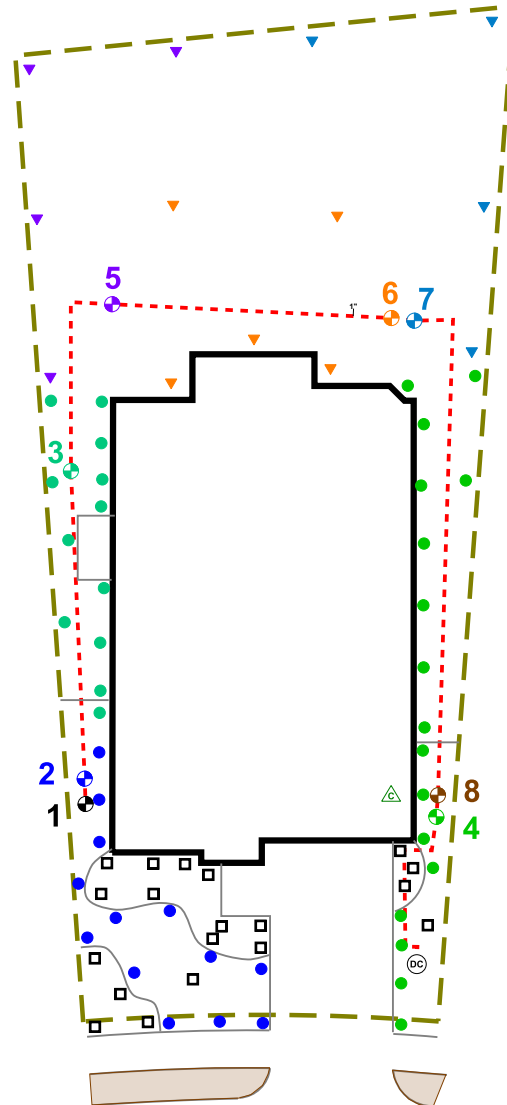

Recommended Maintenance

- Backflow – Test Annually
- Filter – Check Annually for debris
- Heads – Run system monthly checking for leaks or broken heads
- Valve Covers – Trim grass to keep exposed
- Controller – Seasonal update programming
- Winter – Run system briefly every 2 weeks if system turned off

Legend

- ⊙ Backflow
- ⊗ Control Valve
- Spray - Shrub
- Spray - Lawn
- ▼ Rotor - Lawn
- Drip Tubing
- - - Main Line

COMPLETION ITEMS PROVIDED

- The manufacturer’s manual for the controller.
- A seasonal watering schedule.
- A list of components that require maintenance and the recommended frequency of maintenance.
- A permanent sticker has been attached to the controller indicating the warranty period for the irrigation system and contact information.
- The corrected or re-drawn design plans indicating the actual installation and components of the system.
- Location and operation of the isolation valve.

System Owner / Representative

Date

NOTE: ALL Piping shown is diagrammatic and NOT illustrating actual location.

SHEET: 1 of 1	SCALE: 1" = 20'	CHECKED BY: STUBBLEFIELD	DRAWN BY: CARTER	JOB NUMBER: 78628WH1108	DATE: 5.30.2024	REVISIONS: COMPLETION: 09/22/24	PROJECT: 108 WHITE MAGNOLIA COVE GEORGETOWN, TX 78628 LOT 26 BLOCK H PARKSIDE ON THE RIVER	SHEET DESCRIPTION: IRRIGATION PLAN 	COMPANY: BEST OF TEXAS LANDSCAPES LIBERTY HILL, TEXAS 78642 (512) 260-1430 www.bestoftexaslandscapes.com
------------------	--------------------	-----------------------------	---------------------	----------------------------	--------------------	---------------------------------------	---	--	---