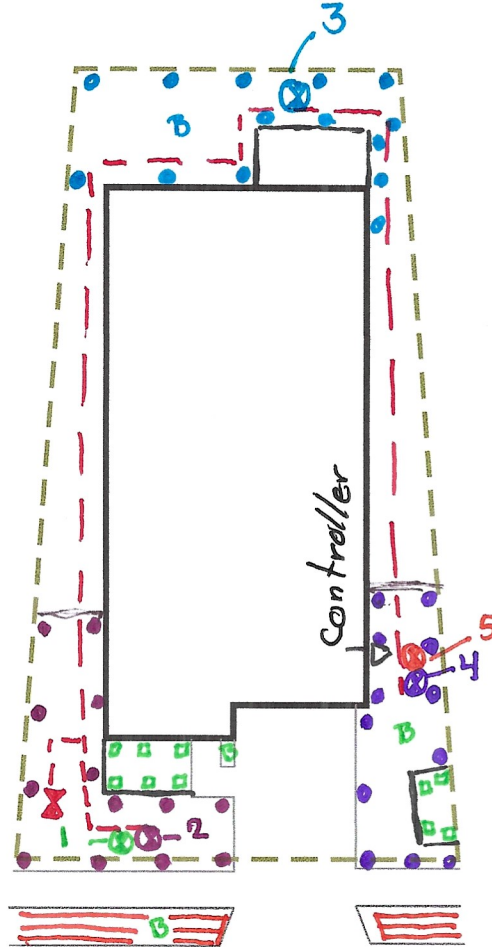

Recommended Maintenance

- Backflow – Test Annually
- Filter – Check Annually for debris
- Heads – Run system monthly checking for leaks or broken heads
- Valve Covers – Trim grass to keep exposed
- Controller – Seasonal update programming
- Winter – Run system briefly every 2 weeks if system turned off

Legend

- ⌵ Backflow
- ▲ Controller
- ⊗ Control Valve
- Spray - Shrub
- Spray - Lawn
- ▼ Rotor - Lawn
- B Bubbler
- Drip Tubing
- - - Main Line

COMPLETION ITEMS PROVIDED

- The manufacturer’s manual for the controller.
- A seasonal watering schedule.
- A list of components that require maintenance and the recommended frequency of maintenance.
- A permanent sticker has been attached to the controller indicating the warranty period for the irrigation system and contact information.
- The corrected or re-drawn design plans indicating the actual installation and components of the system.
- Location and operation of the isolation valve.