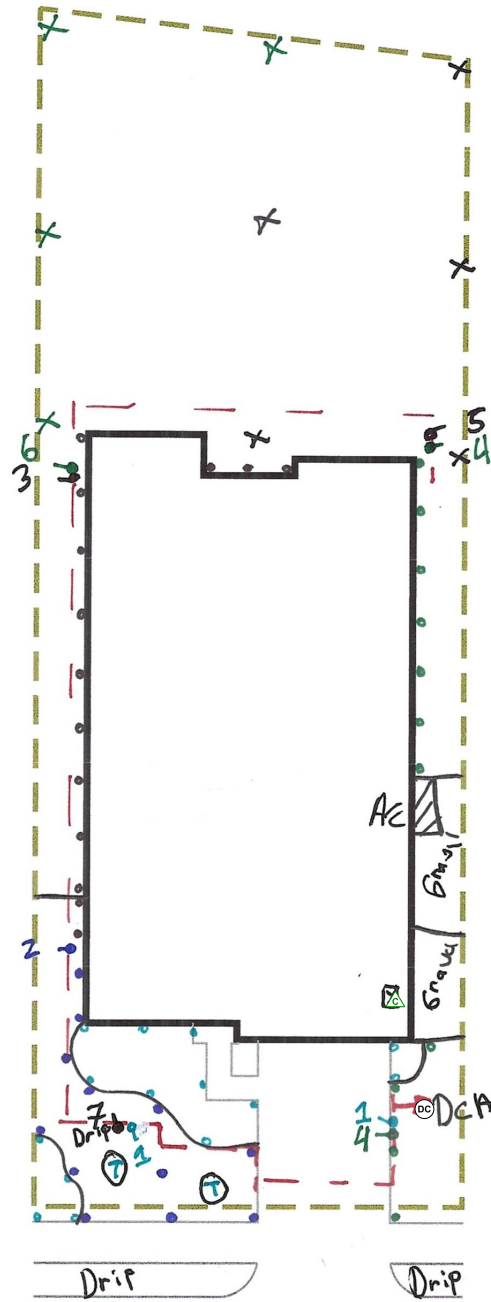

**Recommended Maintenance**

- Backflow – Test Annually
- Filter – Check Annually for debris
- Heads – Run system monthly checking for leaks or broken heads
- Valve Covers – Trim grass to keep exposed
- Controller – Seasonal update programming
- Winter – Run system briefly every 2 weeks if system turned off

**Legend**

- Ⓞ Backflow
- ⊗ Control Valve
- Spray - Shrub
- Spray - Lawn
- ▼ Rotor - Lawn
- Drip Tubing
- - - Main Line

**COMPLETION ITEMS PROVIDED**

- The manufacturer’s manual for the controller.
- A seasonal watering schedule.
- A list of components that require maintenance and the recommended frequency of maintenance.
- A permanent sticker has been attached to the controller indicating the warranty period for the irrigation system and contact information.
- The corrected or re-drawn design plans indicating the actual installation and components of the system.
- Location and operation of the isolation valve.

\_\_\_\_\_  
System Owner / Representative

\_\_\_\_\_  
Date

**NOTE: ALL Piping shown is diagrammatic and NOT illustrating actual location.**

SHEET: 1 of 1	SCALE: 1" = 20'	CHECKED BY: STUBBLEFIELD	DRAWN BY: CARTER	DATE: 5.31.2024	JOB NUMBER: 78298GLA107	PROJECT: 107 GLADIOLUS TRAIL GEORGETOWN, TX 78628	SHEET DESCRIPTION: IRRIGATION PLAN	COMPANY: BEST OF TEXAS LANDSCAPES LIBERTY HILL, TEXAS 78642 (512) 260-1430 www.bestoftexaslandscapes.com