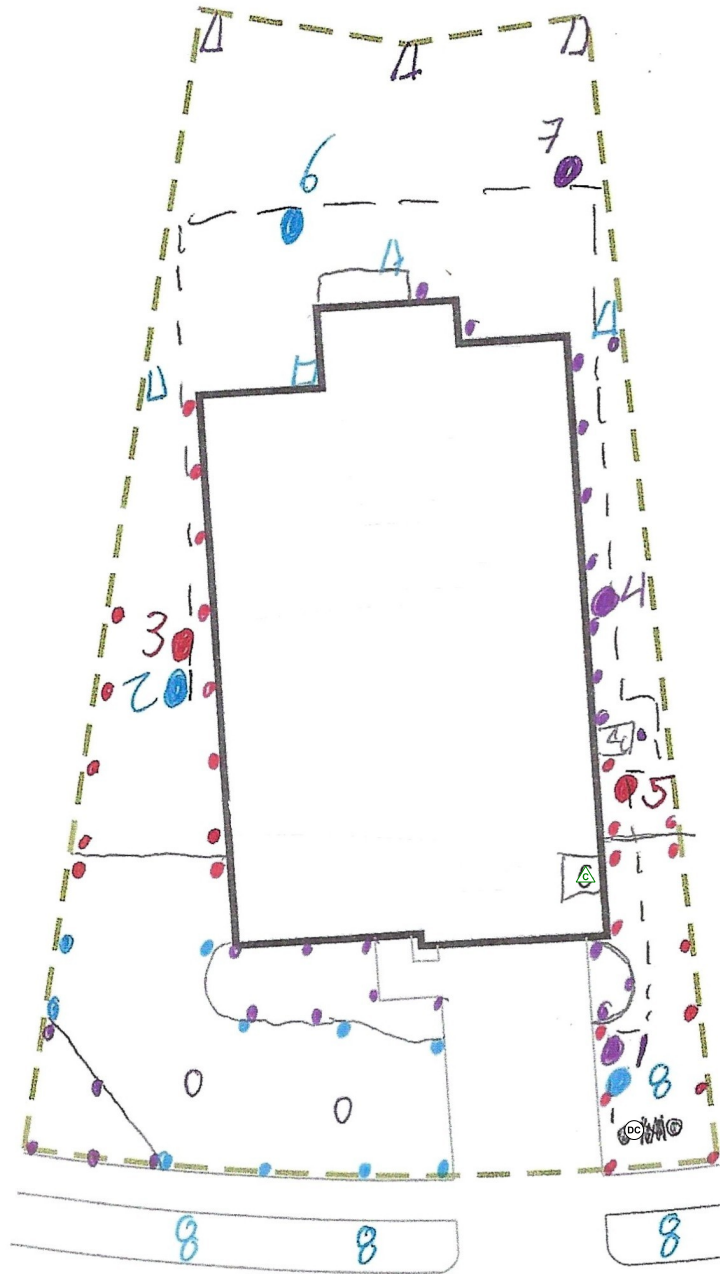

Recommended Maintenance

- Backflow – Test Annually
- Filter – Check Annually for debris
- Heads – Run system monthly checking for leaks or broken heads
- Valve Covers – Trim grass to keep exposed
- Controller – Seasonal update programming
- Winter – Run system briefly every 2 weeks if system turned off

Legend

- ⊙ Backflow
- ⊗ Control Valve
- Spray - Shrub
- Spray - Lawn
- ▼ Rotor - Lawn
- Drip Tubing
- - - Main Line

COMPLETION ITEMS PROVIDED

- The manufacturer's manual for the controller.
- A seasonal watering schedule.
- A list of components that require maintenance and the recommended frequency of maintenance.
- A permanent sticker has been attached to the controller indicating the warranty period for the irrigation system and contact information.
- The corrected or re-drawn design plans indicating the actual installation and components of the system.
- Location and operation of the isolation valve.

104 GARDEN ROSE PASS

This irrigation system has been installed in accordance with all applicable state and local laws, ordinances, rules, regulations or orders. I have tested the system and determined that it has been installed according to the irrigation plan and is properly adjusted for the most efficient application of water at this time.