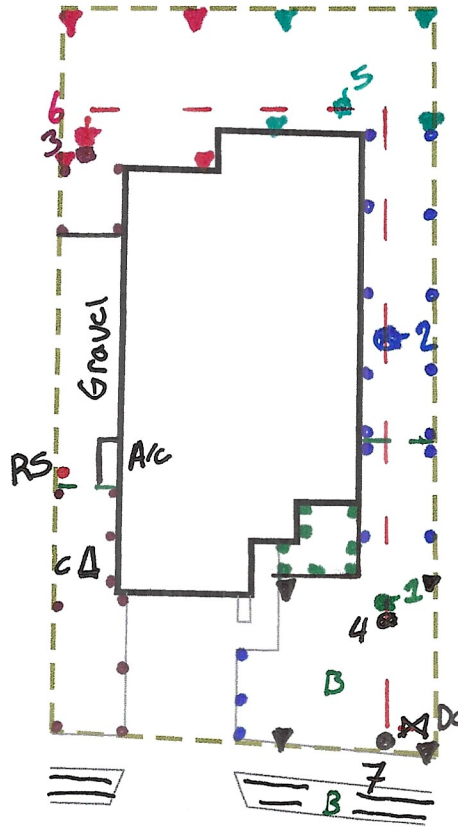

Recommended Run Times (minutes)

- Spray – Shrub 12
- Spray – Lawn 25
- Rotor – Lawn 45
- Drip – Lawn 45

Recommended Monthly Cycles

(Water Days)

- January 3
- February 3
- March 4
- April 4
- May 7
- June 9
- July 11
- August 11
- September 9
- October 6
- November 4
- December 3

Recommended Maintenance

- Backflow – Test Annually
- Filter – Check Annually for debris
- Heads – Run system monthly checking for leaks or broken heads
- Valve Covers – Trim grass to keep exposed
- Controller – Seasonal update programming
- Winter – Run system briefly every 2 weeks if system turned off

Legend

- ⌵ Backflow
- △ Controller
- ⊗ Control Valve
- Spray - Shrub
- Spray - Lawn
- ▼ Rotor - Lawn
- B Bubbler
- Drip Tubing
- - - Main Line

100 MILO DRIVE

COMPLETION ITEMS PROVIDED

- The manufacturer's manual for the controller.
- A seasonal watering schedule.
- A list of components that require maintenance and the recommended frequency of maintenance.
- A permanent sticker has been attached to the controller indicating the warranty period for the irrigation system and contact information.
- The corrected or re-drawn design plans indicating the actual installation and components of the system.
- Location and operation of the isolation valve.

System Owner / Representative Date

NOTE: ALL Piping shown is diagrammatic and NOT illustrating actual location.

SHEET: 1 of 1	SCALE: 1" = 20'	CHECKED BY: STUBBLEFIELD	DRAWN BY: CARTER	JOB NUMBER: 78634MIL100	DATE: 10.15.2024	REVISIONS: COMPLETION:	PROJECT: 100 MILO DRIVE HUTTO, TX 78634 LOT 14 BLOCK EE HUTTO CROSSING	SHEET DESCRIPTION: IRRIGATION PLAN 	COMPANY: BEST OF TEXAS LANDSCAPES LIBERTY HILL, TEXAS 78642 (512) 260-1430 www.bestoftexaslandscapes.com
------------------	--------------------	-----------------------------	---------------------	----------------------------	---------------------	---------------------------	--	---	--