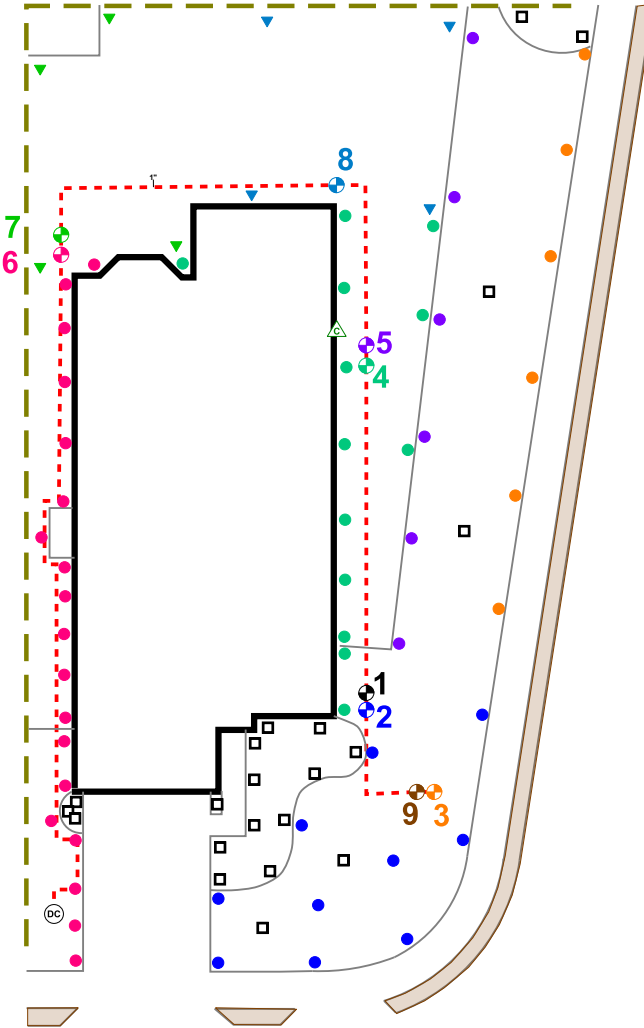

Legend

- ⊙ Backflow
- ⊗ Control Valve
- Spray - Shrub
- Spray - Lawn
- ▼ Rotor - Lawn
- Drip Tubing
- - - Main Line

COMPLETION ITEMS PROVIDED

- The manufacturer’s manual for the controller.
- A seasonal watering schedule.
- A list of components that require maintenance and the recommended frequency of maintenance.
- A permanent sticker has been attached to the controller indicating the warranty period for the irrigation system and contact information.
- The corrected or re-drawn design plans indicating the actual installation and components of the system.
- Location and operation of the isolation valve.

78640BLU253

PARKSIDE ON THE RIVER

253 BLUFF CREEK LANE

[Signature]

5.6.2024

This irrigation system has been installed in accordance with all applicable state and local laws, ordinances, rules, regulations or orders. I have tested the system and determined that it has been installed according to the irrigation plan and is properly adjusted for the most efficient application of water at this time.

System Owner / Representative

Date

NOTE: ALL Piping shown is diagrammatic and NOT illustrating actual location.

SHEET: 1 of 1	SCALE: 1" = 20'	CHECKED BY: STUBBLEFIELD	DRAWN BY: CARTER	JOB NUMBER: 78628BLU253	DATE: 5.6.2024	REVISIONS: COMPLETION: 09/06/24	PROJECT: 253 BLUFF CREEK LANE GEORGETOWN, TX 78628 LOT 22 BL D PARKSIDE ON THE RIVER	SHEET DESCRIPTION: IRRIGATION PLAN 	COMPANY: BEST OF TEXAS LANDSCAPES LIBERTY HILL, TEXAS 78642 (512) 260-1430 www.bestoftexaslandscapes.com
------------------	--------------------	-----------------------------	---------------------	----------------------------	-------------------	---------------------------------------	---	--	---