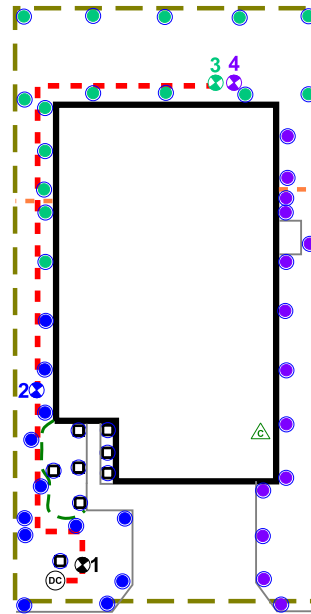

**Recommended Run Times (minutes)**

- Spray – Shrub 12
- Spray – Lawn 25
- Rotor – Lawn 45
- Drip – Lawn 45

**Recommended Monthly Cycles**

- (Water Days)
- January 3
  - February 3
  - March 4
  - April 4
  - May 7
  - June 9
  - July 11
  - August 11
  - September 9
  - October 6
  - November 4
  - December 3

**Recommended Maintenance**

- Backflow – Test Annually
- Filter – Check Annually for debris
- Heads – Run system monthly checking for leaks or broken heads
- Valve Covers – Trim grass to keep exposed
- Controller – Seasonal update programming
- Winter – Run system briefly every 2 weeks if system turned off

**Legend**

- ⊕ Backflow
- ⊗ Control Valve
- Spray - Shrub
- Spray - Lawn
- ▼ Rotor - Lawn
- ▭ Drip Tubing
- - - Main Line

**COMPLETION ITEMS PROVIDED**

- The manufacturer’s manual for the controller.
- A seasonal watering schedule.
- A list of components that require maintenance and the recommended frequency of maintenance.
- A permanent sticker has been attached to the controller indicating the warranty period for the irrigation system and contact information.
- The corrected or re-drawn design plans indicating the actual installation and components of the system.
- Location and operation of the isolation valve.

\_\_\_\_\_  
System Owner / Representative

\_\_\_\_\_  
Date

**NOTE: ALL Piping shown is diagrammatic and NOT illustrating actual location.**

SHEET: 1 of 1	SCALE: 1" = 20'	CHECKED BY: STUBBLEFIELD	DRAWN BY: STUBBLEFIELD	JOB NUMBER: 78601BE1523	DATE: 8.6.2024	REVISIONS: COMPLETION: 09/05/24	PROJECT:	SHEET DESCRIPTION:	COMPANY:
							1523 IBERVILLE DRIVE PFLUGERVILLE, TX 78660	IRRIGATION PLAN	BEST OF TEXAS LANDSCAPES LIBERTY HILL, TEXAS 78642  (512) 260-1430  www.bestoftexaslandscapes.com