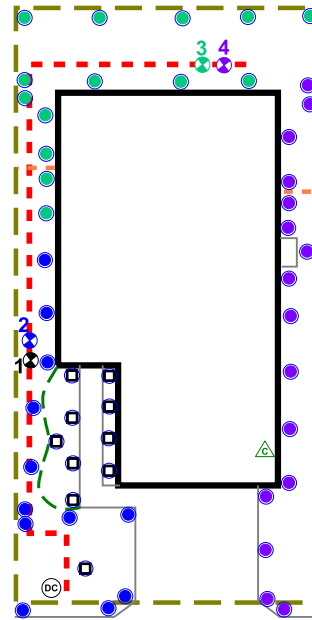

**Recommended Run Times (minutes)**

- Spray – Shrub 12
- Spray – Lawn 25
- Rotor – Lawn 45
- Drip – Lawn 45

**Recommended Monthly Cycles**

(Water Days)

- January 3
- February 3
- March 4
- April 4
- May 7
- June 9
- July 11
- August 11
- September 9
- October 6
- November 4
- December 3

**Recommended Maintenance**

- Backflow – Test Annually
- Filter – Check Annually for debris
- Heads – Run system monthly checking for leaks or broken heads
- Valve Covers – Trim grass to keep exposed
- Controller – Seasonal update programming
- Winter – Run system briefly every 2 weeks if system turned off

**Legend**

- Ⓞ Backflow
- ⊗ Control Valve
- Spray - Shrub
- Spray - Lawn
- ▼ Rotor - Lawn
- ▬ Drip Tubing
- - - Main Line

**COMPLETION ITEMS PROVIDED**

- The manufacturer’s manual for the controller.
- A seasonal watering schedule.
- A list of components that require maintenance and the recommended frequency of maintenance.
- A permanent sticker has been attached to the controller indicating the warranty period for the irrigation system and contact information.
- The corrected or re-drawn design plans indicating the actual installation and components of the system.
- Location and operation of the isolation valve.