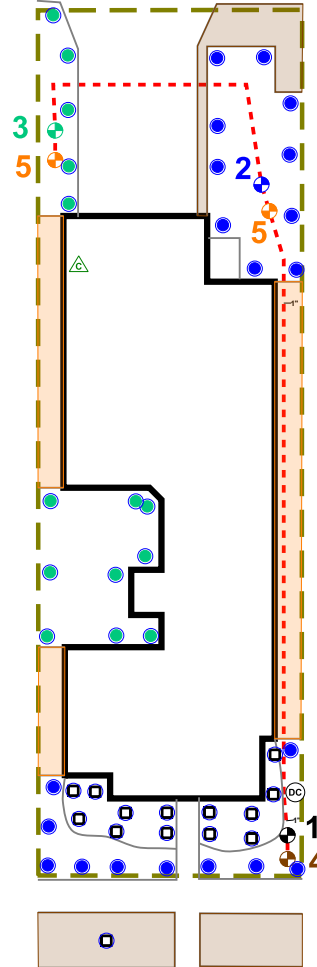

Recommended Run Times (minutes)

- Spray – Shrub 12
- Spray – Lawn 25
- Rotor – Lawn 45
- Drip – Lawn 45

Recommended Monthly Cycles

(Water Days)

- January 3
- February 3
- March 4
- April 4
- May 7
- June 9
- July 11
- August 11
- September 9
- October 6
- November 4
- December 3

Legend

- ⊙ Backflow
- ⊗ Control Valve
- Spray - Shrub
- Spray - Lawn
- ▼ Rotor - Lawn
- Drip Tubing
- - - Main Line

COMPLETION ITEMS PROVIDED

- The manufacturer’s manual for the controller.
- A seasonal watering schedule.
- A list of components that require maintenance and the recommended frequency of maintenance.
- A permanent sticker has been attached to the controller indicating the warranty period for the irrigation system and contact information.
- The corrected or re-drawn design plans indicating the actual installation and components of the system.
- Location and operation of the isolation valve.

System Owner / Representative

Date

NOTE: ALL Piping shown is diagrammatic and NOT illustrating actual location.

SHEET: 1 of 1	SCALE: 1" = 20'	CHECKED BY: STUBBLEFIELD	DRAWN BY: CARTER	JOB NUMBER: 7802/WEA141	DATE: 5.28.2024	REVISIONS: COMPLETION: 09/02/24	PROJECT: 141 WEAVER LANE BASTROP, TX 78602	SHEET DESCRIPTION: IRRIGATION PLAN	COMPANY: BEST OF TEXAS LANDSCAPES LIBERTY HILL, TEXAS 78642 (512) 260-1430 www.bestoftexaslandscapes.com